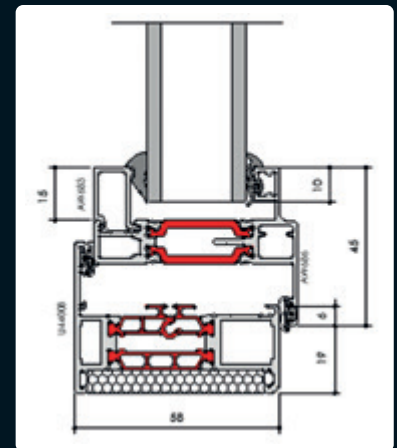

ALUK

Key Features

- ✓ Designed to offer a modern aluminium replacement to traditional steel windows and doors.
- ✓ A high performance update to a heritage design classic.
- ✓ Window & Door U-value compliant of 1.4W/m²k (Refurbishment) 24mm double glazed unit (DGU)
- ✓ Window U-value compliant of 1.2W/m²k (New Build) 32mm triple glazed unit (TGU)
- ✓ Door U-value compliant of 1.3W/m²k with 32mm triple glazed unit (TGU)
- ✓ Using the same frame & ancillary profiles as the 58BW HI & 58BD HI Door
- ✓ Deep leg frame which suites with the standard frame allows trickle vents to be added without additional profiles
- ✓ PAS24 (2022) & SBD Certified if requested for windows
- ✓ Sustainably sourced; 78% recycled content of the aluminium billet

HERITAGE WINDOW SPECIFICATIONS

Performance and accreditations	58BW ST HI
U-Value (Double Glazing) (Ug:1.0W/M ² K)	1.4W/m ² k
U-Value (Triple Glazing) (Ug:0.8W/M ² K)	1.2W/m ² k
Window Energy Rating	A - B
BRE Green Guide Rating	A rated
Air Permeability	Class 4 (600 Pa)
Water Tightness	Class E1500 (1500 Pa)
Wind Resistance	Class E2400 (2400 Pa)
Security	PAS 24 & SBD When Specified
System	58BW ST HI
Depth	58mm & 70mm
Configurations	58BW ST HI
Opening	Open-Out
Top Hung	✓
Side Hung	✓
Bottom Hung	✓
Fixed Light	✓
Multi Light	✓