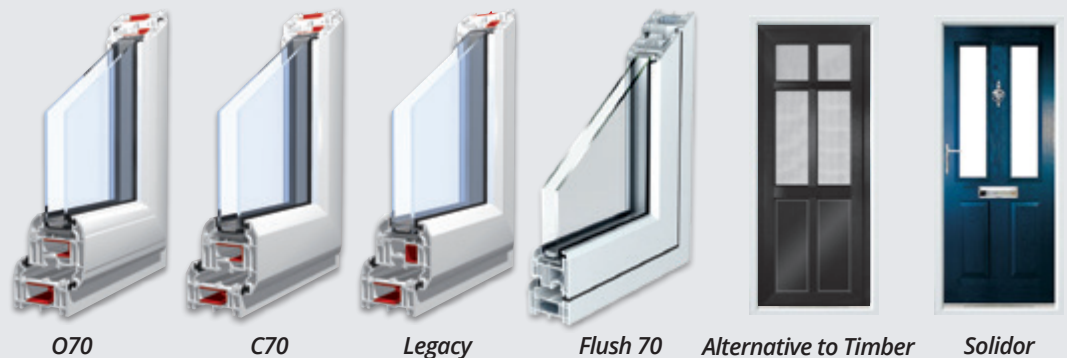

Intelligent Alerts

- 🔗 Instant, Personalised Security Updates
- 🔗 SureShield™ Attack Alerts
- 🔗 SureSecure™ Geofence Alerts
- 🔗 Scheduled Notifications
- 🔗 Family Sharing
- 🔗 SmartAir™/Weather Alerts*

*coming soon

‘Choices’ in partnership with Kubu, ensures all Kömmerling windows and doors, “Alternative to Timber” doors and Solidor, work with Kubu as standard.