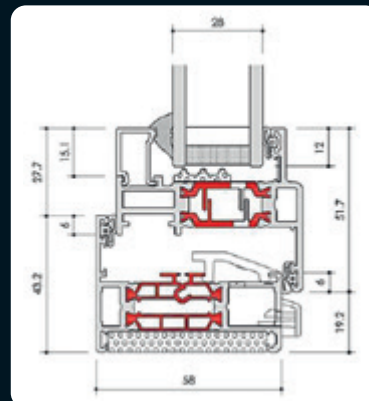

Why not consider the other collections available from **The Choices brand**

Windows, Doors, Conservatories & Orangeries manufactured from state of the art PVCU and Aluminium for Domestic and Commercial properties.