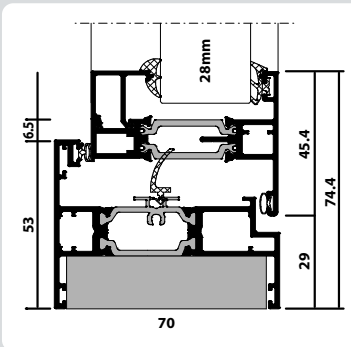

SIMPLE • SUSTAINABLE • COMPLIANT

'Choices' Aluminium Windows

ALUK 58BW HI Windows

SUSTAINABLY SOURCED
78% RECYCLED
ALUMINIUM BILLET CONTENT

Contemporary Flat Sash

Contemporary Flat Sash in 70mm frame

Flush Sash

Commercial Sash

Colour Options

for fast delivery

White RAL 9910hg	Black RAL 9005m	Anthracite Grey RAL 7016m	Anthracite Grey	Black
			White	White

Why not consider the other collections available from *The Choices brand*

Windows, Doors, Conservatories & Orangeries manufactured from state of the art PVCU and Aluminium for Domestic and Commercial properties.