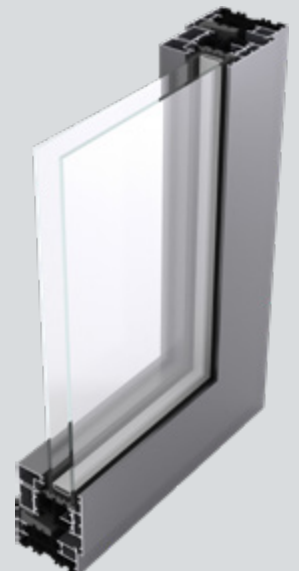

Commercial Sash

Colour Options

for fast delivery

White RAL 9910hg	Black RAL 9005m	Anthracite Grey RAL 7016m	Anthracite Grey	Black
			White	White

Why not consider the other collections available from *The Choices brand*

Windows, Doors, Conservatories & Orangeries manufactured from state of the art PVCU and Aluminium for Domestic and Commercial properties.