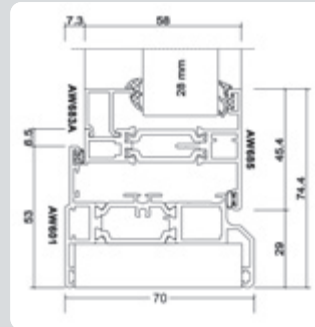

Contemporary Flat Sash in 70mm frame