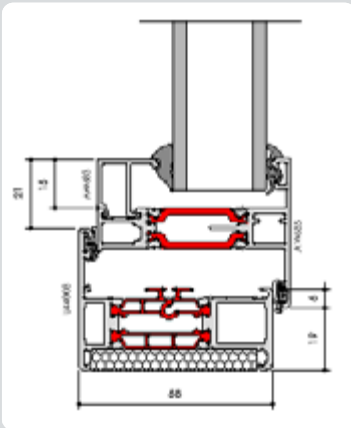

SIMPLE • SUSTAINABLE • COMPLIANT

'Choices' Aluminium Windows

ALUK 58BW HI Windows

SUSTAINABLY SOURCED
78% RECYCLED
ALUMINIUM BILLET CONTENT

Contemporary Flat Sash