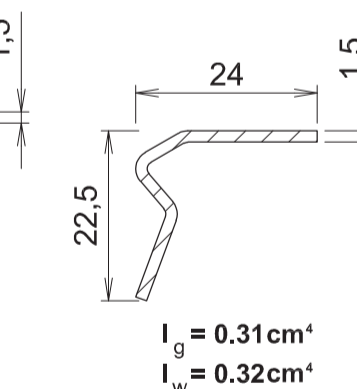

7584
Z-Door Sash Inward Opening
(Reinf Steel 685 / 686 / 687)

V591
Steel Reinf For
Flush Sash
70216