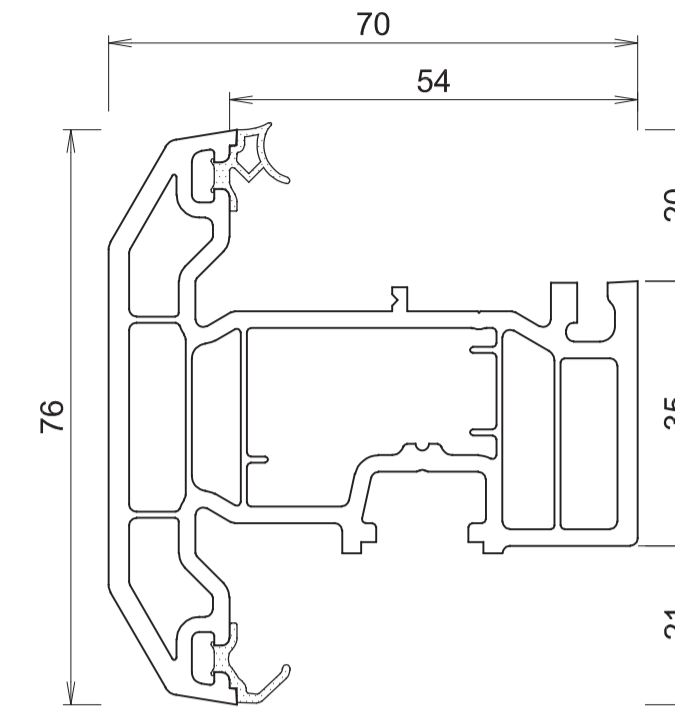

CWG Choices Ltd.

Kömmerling C70

Chamfered 70mm Window & Door System

70112
53mm Outer Frame
(Reinf Steel V625)

7507
67mm Outer Frame
(Reinf Steel 677)

7512
Casement Z-Sash
Externally Beaded
(Reinf Steel S7582)

7581
Casement T-Sash
(Reinf Steel 675 / S7581 / S2917)

7582
Casement T-Sash
(Reinf Steel S7582)

70201
Tilt & Turn Sash
(Reinf Steel V284)

7588
70mm Z-Transom
(Reinf Steel 676)

7589
82mm Z-Transom
(Reinf Steel 677 / 688)

7533
70mm T-Transom
(Reinf Steel 676)

7536
80mm T-Transom
(Reinf Steel 677 / 688)

7538
112mm T-Transom
(Reinf Steel 685 / 686 / 687)

7585
T-Door Sash Outward Opening
(Reinf Steel 685 / 686 / 687)

7584
Z-Door Sash Inward Opening
(Reinf Steel 685 / 686 / 687)