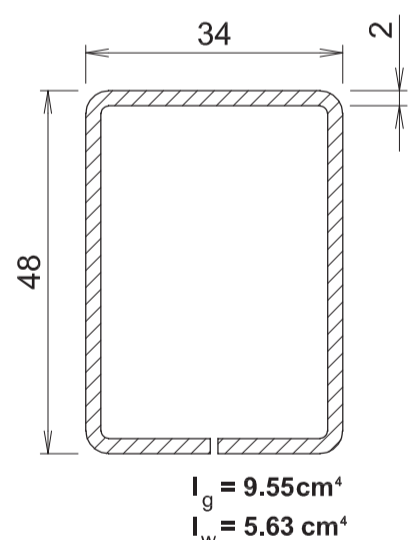

7588
70mm Z-Transom
(Reinf Steel 676)

685
Steel Reinf For
Door Sash 7584 / 7585
T-Transom 112mm
7538