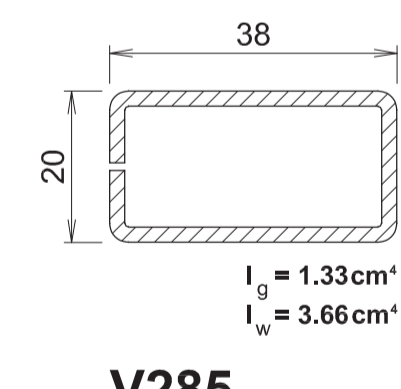

70402
French Door Rebate Reverser
(Reinf Steel V285)

685
Steel Reinf For
Door Sash 7584 / 7585
T-Transom 112mm
7538

686/687 Slotted
Steel Reinf For
Door Sash 7584 / 7585
T-Transom 112mm 7538

V625
Steel Reinf For
53mm Outer Frame
70112