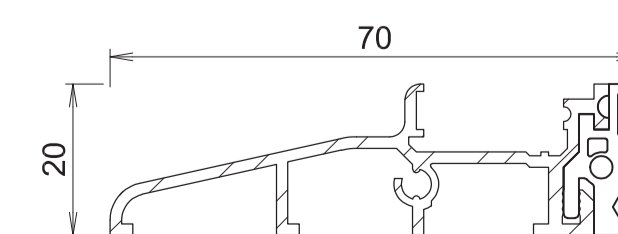

M783
Zero Mullion
End Cap
(For A598)

FCC70
French Casement
Adaptor

M331
Threshold End Cap

M332
Ramp End Cap

070.2A
Bead 36mm
Glazing

76515
Bead 40mm
Glazing

M343
Glazing Bridge
Packer

M491
French Casement
End Cap
(Suit Flush Sash)

K7533
French Casement
End Cap

M389
French Casement
End Cap

A260
Aluminium Threshold

A598
Zero Mullion
(For 70mm Flush Sash)

A261
Aluminium Ramp

A262
Weather Bar

A263
Threshold Cover