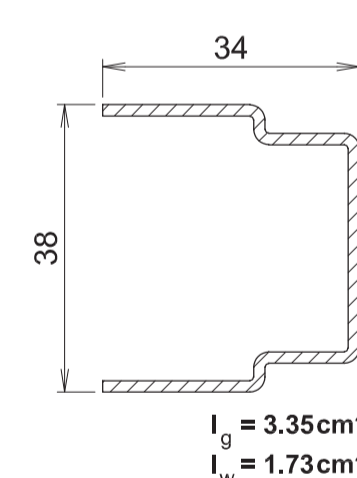

V285
Steel Reinf For
French Door
Rebate Reverser
70402

675
Steel Reinf For
Casement T-Sash
7581

676
Steel Reinf For
53mm Outer Frame 7502
Transom T & Z 7533 / 7588

677
Steel Reinf For
67mm Outer Frame 7507
Transom T & Z 7536 / 7589