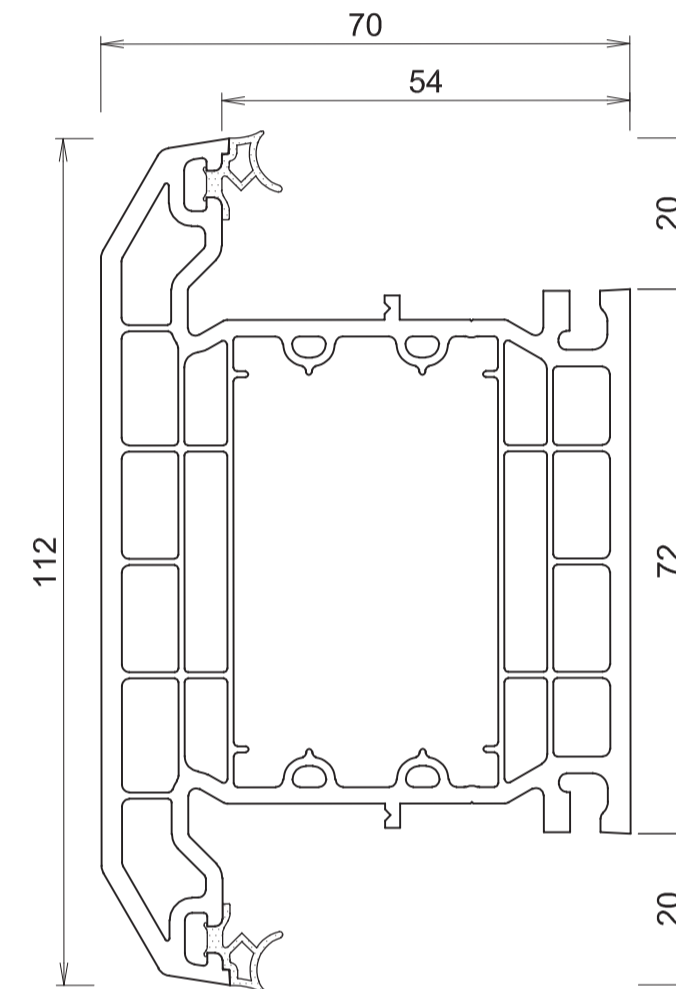

CWG Choices Ltd.

Kömmerling C70

Chamfered 70mm Window & Door System

70112
53mm Outer Frame
(Reinf Steel V625)

7507
67mm Outer Frame
(Reinf Steel 677)

7512
Casement Z-Sash
Externally Beaded
(Reinf Steel S7582)

7581
Casement T-Sash
(Reinf Steel 675 / S7581 / S2917)

7582
Casement T-Sash
(Reinf Steel S7582)

70201
Tilt & Turn Sash
(Reinf Steel V284)

7588
70mm Z-Transom
(Reinf Steel 676)

7589
82mm Z-Transom
(Reinf Steel 677 / 688)

7533
70mm T-Transom
(Reinf Steel 676)

7536
80mm T-Transom
(Reinf Steel 677 / 688)

7538
112mm T-Transom
(Reinf Steel 685 / 686 / 687)

7585
T-Door Sash Outward Opening
(Reinf Steel 685 / 686 / 687)

7584
Z-Door Sash Inward Opening
(Reinf Steel 685 / 686 / 687)