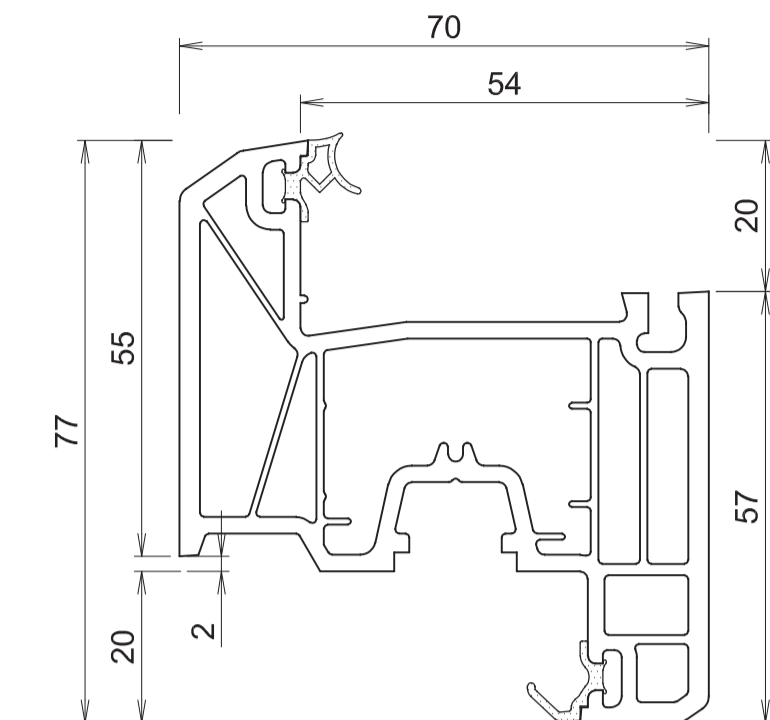

CWG Choices Ltd.

Kömmerling C70

Chamfered 70mm Window & Door System

70112
53mm Outer Frame
(Reinf Steel V625)

7507
67mm Outer Frame
(Reinf Steel 677)

7512
Casement Z-Sash
Externally Beaded
(Reinf Steel S7582)

7581
Casement T-Sash
(Reinf Steel 675 / S7581 / S2917)

7582
Casement T-Sash
(Reinf Steel S7582)

70201
Tilt & Turn Sash
(Reinf Steel V284)

7588
70mm Z-Transom
(Reinf Steel 676)

7589
82mm Z-Transom
(Reinf Steel 677 / 688)

7533
70mm T-Transom
(Reinf Steel 676)

7536
80mm T-Transom
(Reinf Steel 677 / 688)

7538
112mm T-Transom
(Reinf Steel 685 / 686 / 687)

7585
T-Door Sash Outward Opening
(Reinf Steel 685 / 686 / 687)

7584
Z-Door Sash Inward Opening
(Reinf Steel 685 / 686 / 687)