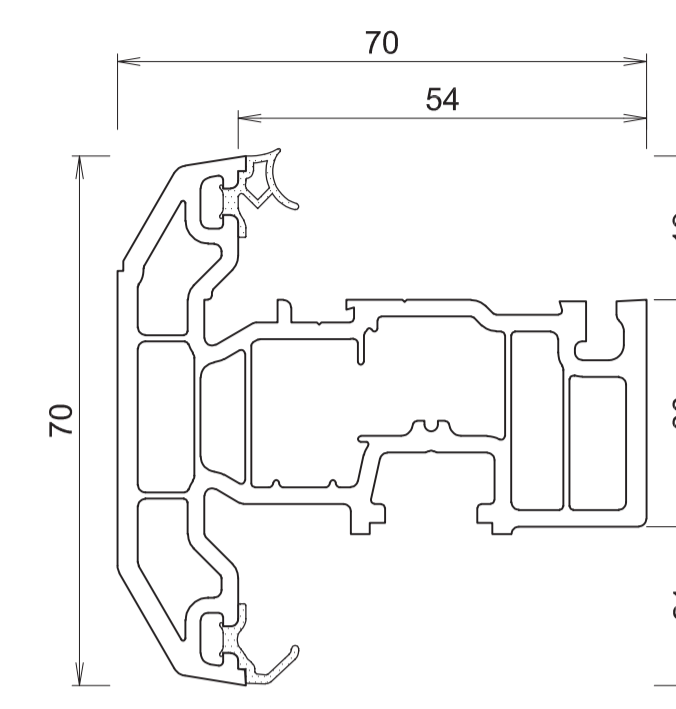

7582
Casement T-Sash
(Reinf Steel S7582)