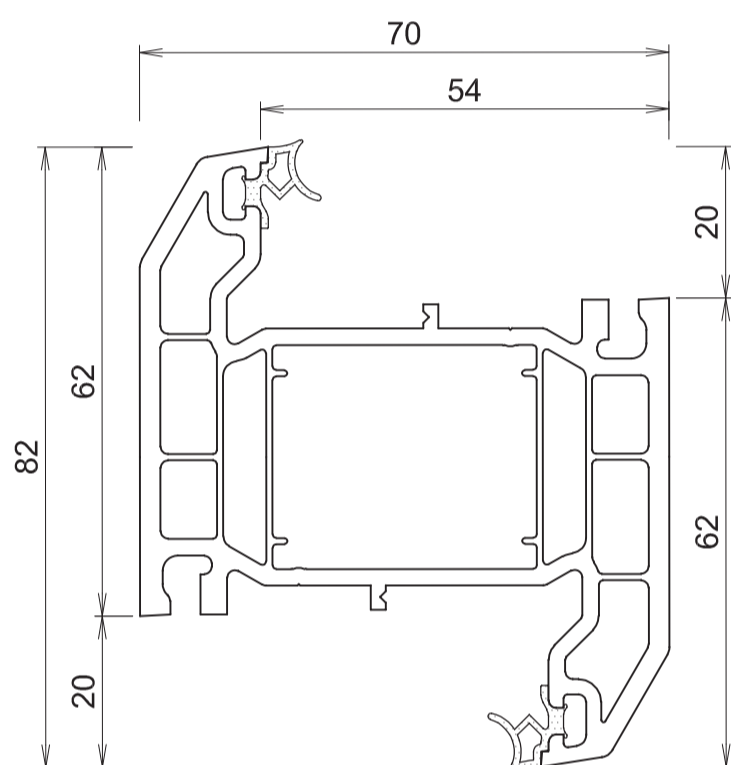

CWG Choices Ltd.

Kömmerling C70

Chamfered 70mm Window & Door System

70112
53mm Outer Frame
(Reinf Steel V625)

7507
67mm Outer Frame
(Reinf Steel 677)

7512
Casement Z-Sash
Externally Beaded
(Reinf Steel S7582)

7581
Casement T-Sash
(Reinf Steel 675 / S7581 / S2917)

7582
Casement T-Sash
(Reinf Steel S7582)

70201
Tilt & Turn Sash
(Reinf Steel V284)

7588
70mm Z-Transom
(Reinf Steel 676)

7589
82mm Z-Transom
(Reinf Steel 677 / 688)

7533
70mm T-Transom
(Reinf Steel 676)

7536
80mm T-Transom
(Reinf Steel 677 / 688)

7538
112mm T-Transom
(Reinf Steel 685 / 686 / 687)

7585
T-Door Sash Outward Opening
(Reinf Steel 685 / 686 / 687)

7584
Z-Door Sash Inward Opening
(Reinf Steel 685 / 686 / 687)