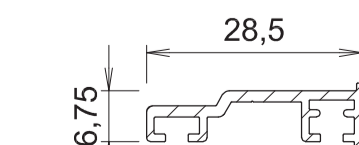

K7533
French Casement
End Cap

M389
French Casement
End Cap

A260
Aluminium Threshold

A598
Zero Mullion
(For 70mm Flush Sash)

A261
Aluminium Ramp

A262
Weather Bar

A263
Threshold Cover