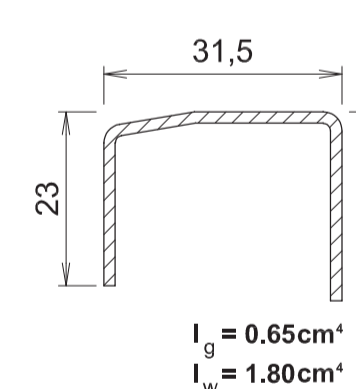

7585
T-Door Sash Outward Opening
(Reinf Steel 685 / 686 / 687)

V284
Steel Reinf For
T&T Sash
70201