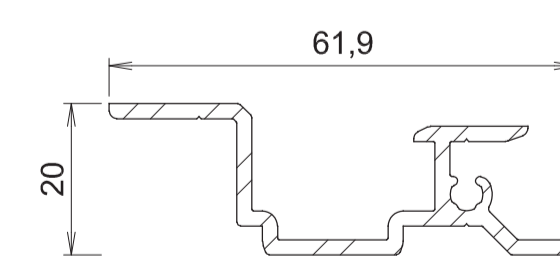

678
Steel Reinf For
77mm Outer Frame
7508

688
Steel Reinf For
80mm T Transom
7536

FCC70
French Casement
Adaptor