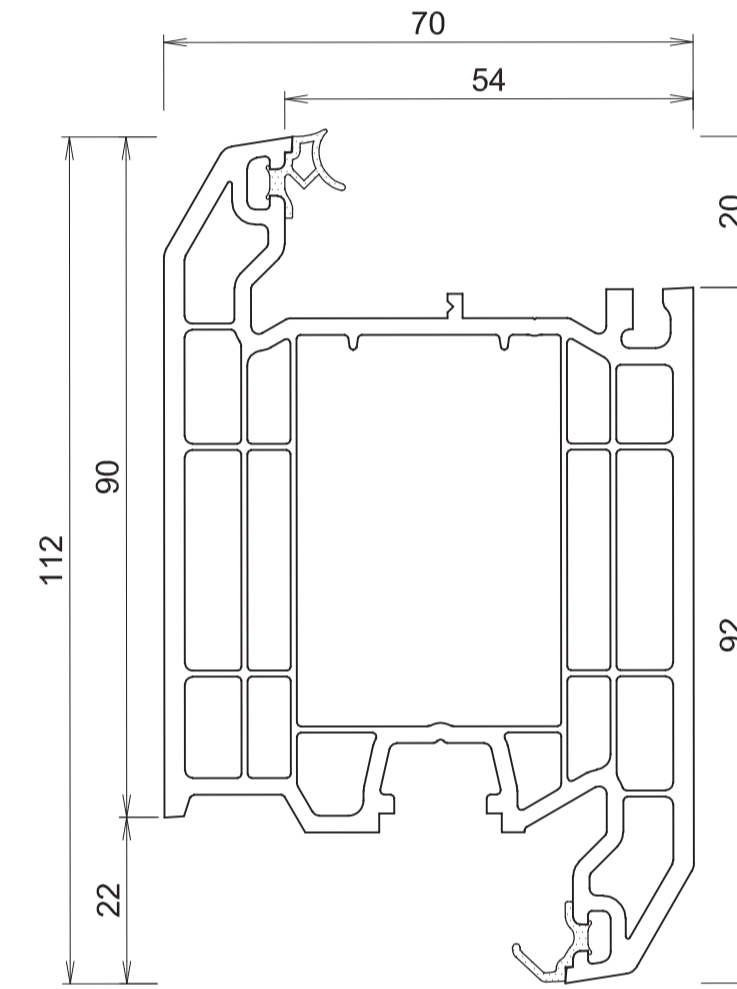

7533
70mm T-Transom
(Reinf Steel 676)

7536
80mm T-Transom
(Reinf Steel 677 / 688)

7538
112mm T-Transom
(Reinf Steel 685 / 686 / 687)

7585
T-Door Sash Outward Opening
(Reinf Steel 685 / 686 / 687)

7584
Z-Door Sash Inward Opening
(Reinf Steel 685 / 686 / 687)