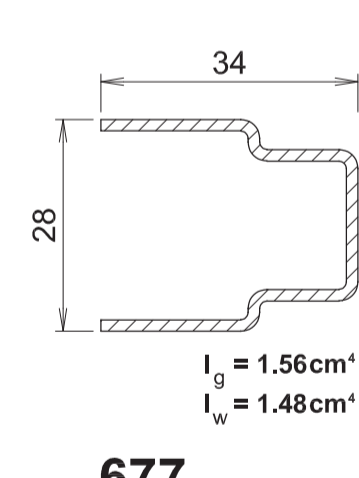

7538
112mm T-Transom
(Reinf Steel 685 / 686 / 687)

677
Steel Reinf For
67mm Outer Frame 7507
Transom T & Z 7536 / 7589