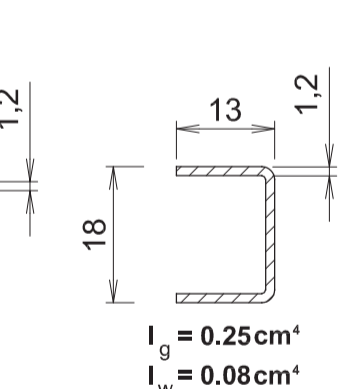

678
Steel Reinf For
77mm Outer Frame
7508

688
Steel Reinf For
80mm T Transom
7536

V284
Steel Reinf For
T&T Sash
70201

V591
Steel Reinf For
Flush Sash
70216

S7581
Steel Reinf For
Casement T-Sash
7581

S7582
Steel Reinf For
Casement
T Sash 7582