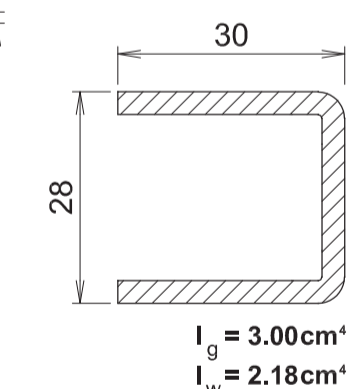

7585
T-Door Sash Outward Opening
(Reinf Steel 685 / 686 / 687)

688
Steel Reinf For
80mm T Transom
7536