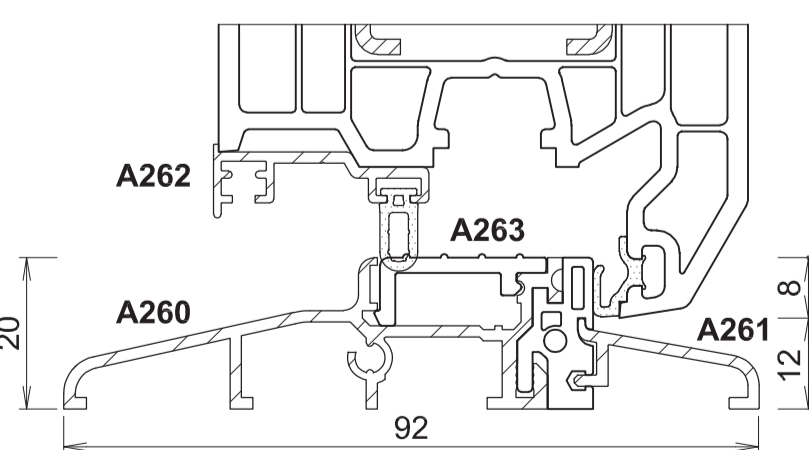

M783
Zero Mullion
End Cap
(For A598)

FCC70
French Casement
Adaptor

M331
Threshold End Cap

M332
Ramp End Cap

070.2A
Bead 36mm
Glazing

76515
Bead 40mm
Glazing

M343
Glazing Bridge
Packer

M491
French Casement
End Cap
(Suit Flush Sash)

K7533
French Casement
End Cap

M389
French Casement
End Cap

A260
Aluminium Threshold

A598
Zero Mullion
(For 70mm Flush Sash)

A261
Aluminium Ramp

A262
Weather Bar

A263
Threshold Cover