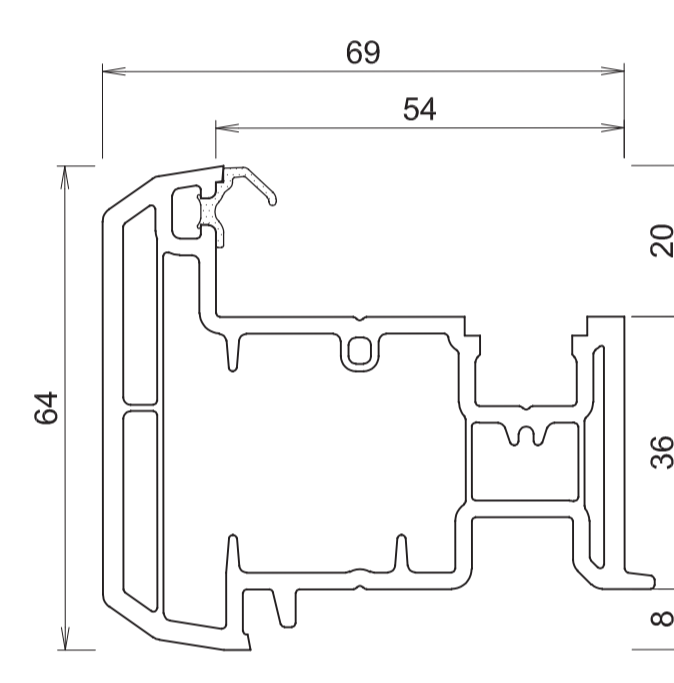

7533
70mm T-Transom
(Reinf Steel 676)

7536
80mm T-Transom
(Reinf Steel 677 / 688)

7538
112mm T-Transom
(Reinf Steel 685 / 686 / 687)

7585
T-Door Sash Outward Opening
(Reinf Steel 685 / 686 / 687)

7584
Z-Door Sash Inward Opening
(Reinf Steel 685 / 686 / 687)