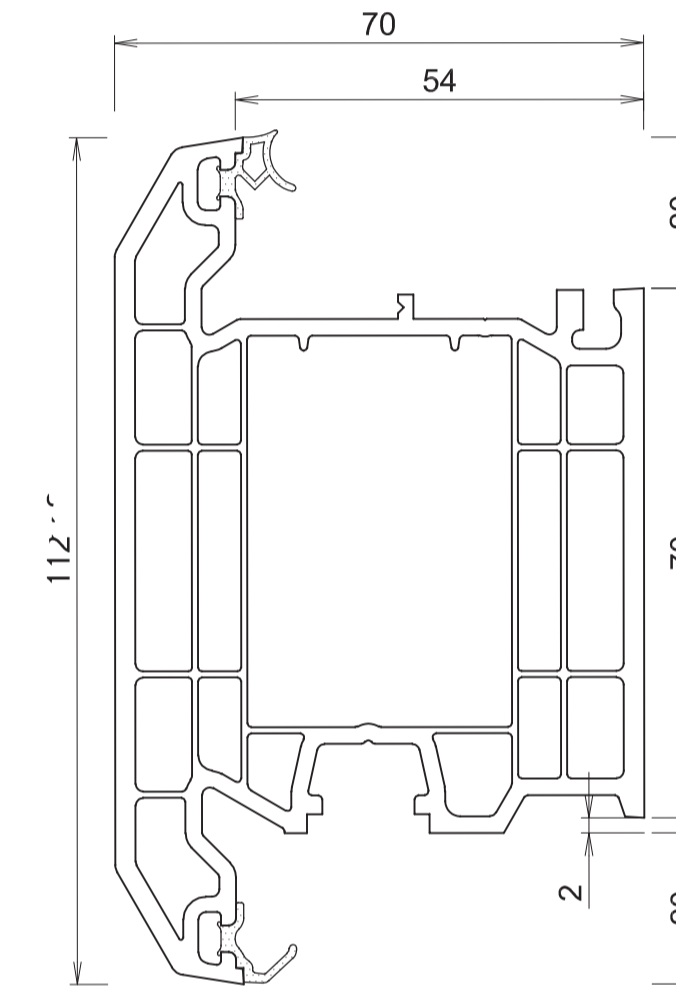

CWG Choices Ltd.

Kömmerling C70

Chamfered 70mm Window & Door System

70112
53mm Outer Frame
(Reinf Steel V625)

7507
67mm Outer Frame
(Reinf Steel 677)

7512
Casement Z-Sash
Externally Beaded
(Reinf Steel S7582)

7581
Casement T-Sash
(Reinf Steel 675 / S7581 / S2917)

7582
Casement T-Sash
(Reinf Steel S7582)

70201
Tilt & Turn Sash
(Reinf Steel V284)

7588
70mm Z-Transom
(Reinf Steel 676)

7589
82mm Z-Transom
(Reinf Steel 677 / 688)

7533
70mm T-Transom
(Reinf Steel 676)

7536
80mm T-Transom
(Reinf Steel 677 / 688)

7538
112mm T-Transom
(Reinf Steel 685 / 686 / 687)

7585
T-Door Sash Outward Opening
(Reinf Steel 685 / 686 / 687)

7584
Z-Door Sash Inward Opening
(Reinf Steel 685 / 686 / 687)