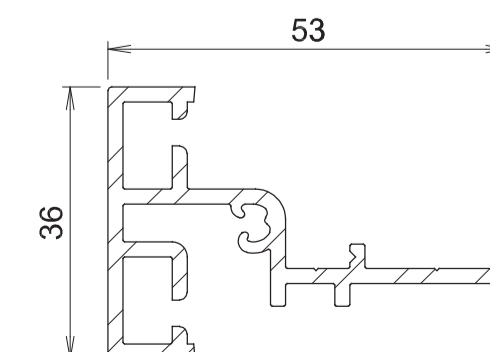

M783
Zero Mullion
End Cap
(For A598)

FCC70
French Casement
Adaptor

M331
Threshold End Cap

M332
Ramp End Cap

070.2A
Bead 36mm
Glazing

76515
Bead 40mm
Glazing

M343
Glazing Bridge
Packer

M491
French Casement
End Cap
(Suit Flush Sash)

K7533
French Casement
End Cap

M389
French Casement
End Cap

A260
Aluminium Threshold

A598
Zero Mullion
(For 70mm Flush Sash)

A261
Aluminium Ramp

A262
Weather Bar

A263
Threshold Cover