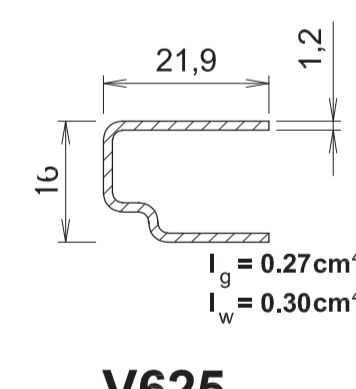

V625
Steel Reinf For
53mm Outer Frame
70112