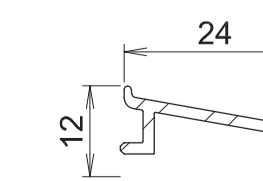

K7533
French Casement
End Cap

M389
French Casement
End Cap

A260
Aluminium Threshold

A598
Zero Mullion
(For 70mm Flush Sash)

A261
Aluminium Ramp

A262
Weather Bar

A263
Threshold Cover