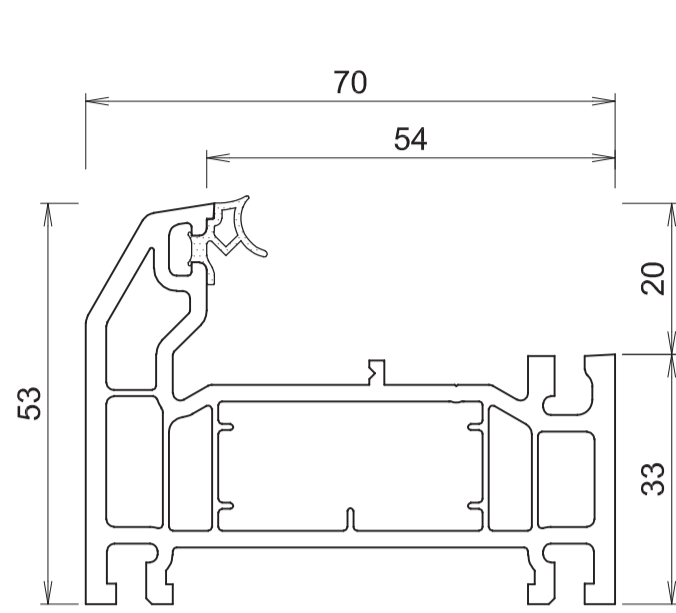

CWG Choices Ltd.

Kömmerling C70

Chamfered 70mm Window & Door System

70112
53mm Outer Frame
(Reinf Steel V625)

7507
67mm Outer Frame
(Reinf Steel 677)

7512
Casement Z-Sash
Externally Beaded
(Reinf Steel S7582)

7581
Casement T-Sash
(Reinf Steel 675 / S7581 / S2917)

7582
Casement T-Sash
(Reinf Steel S7582)

70201
Tilt & Turn Sash
(Reinf Steel V284)

7588
70mm Z-Transom
(Reinf Steel 676)

7589
82mm Z-Transom
(Reinf Steel 677 / 688)

7533
70mm T-Transom
(Reinf Steel 676)

7536
80mm T-Transom
(Reinf Steel 677 / 688)

7538
112mm T-Transom
(Reinf Steel 685 / 686 / 687)

7585
T-Door Sash Outward Opening
(Reinf Steel 685 / 686 / 687)

7584
Z-Door Sash Inward Opening
(Reinf Steel 685 / 686 / 687)