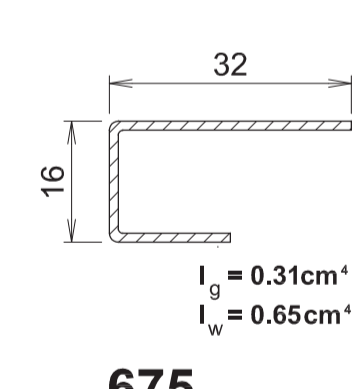

675
Steel Reinf For
Casement T-Sash
7581