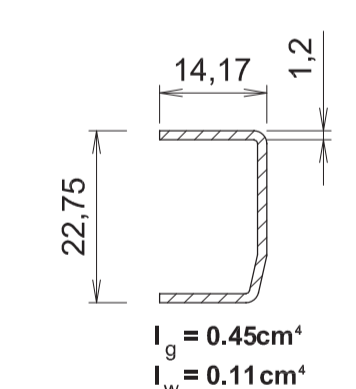

678
Steel Reinf For
77mm Outer Frame
7508

688
Steel Reinf For
80mm T Transom
7536

V284
Steel Reinf For
T&T Sash
70201

V591
Steel Reinf For
Flush Sash
70216

S7581
Steel Reinf For
Casement T-Sash
7581

S7582
Steel Reinf For
Casement
T Sash 7582