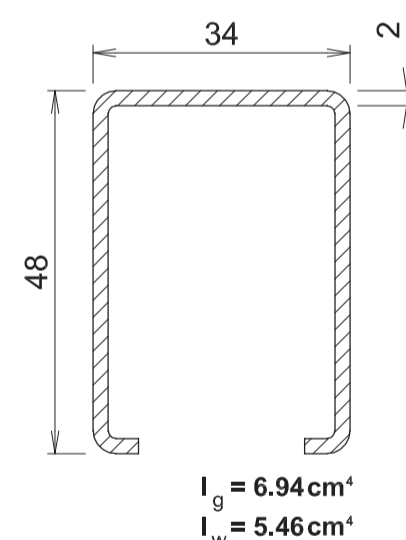

686/687 Slotted
Steel Reinf For
Door Sash 7584 / 7585
T-Transom 112mm 7538