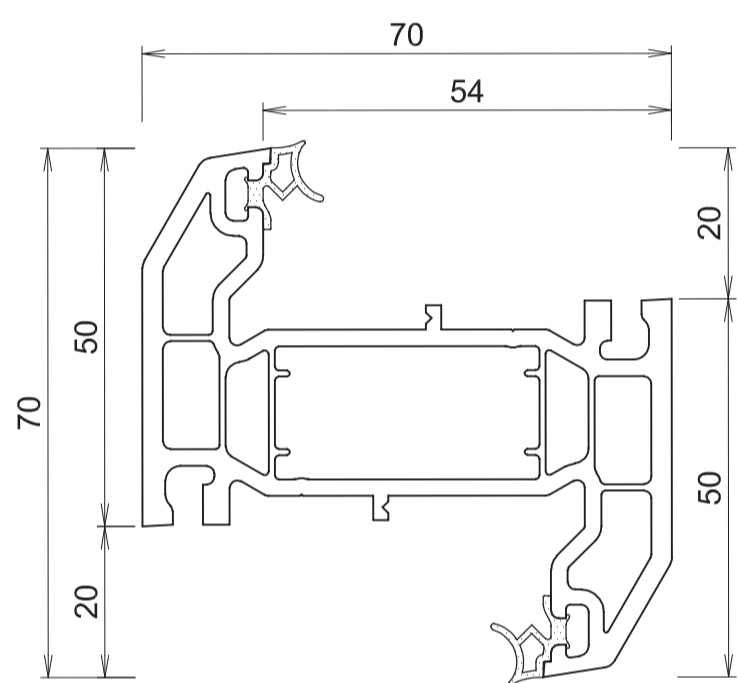

CWG Choices Ltd.

Kömmerling C70

Chamfered 70mm Window & Door System

70112
53mm Outer Frame
(Reinf Steel V625)

7507
67mm Outer Frame
(Reinf Steel 677)

7512
Casement Z-Sash
Externally Beaded
(Reinf Steel S7582)

7581
Casement T-Sash
(Reinf Steel 675 / S7581 / S2917)

7582
Casement T-Sash
(Reinf Steel S7582)

70201
Tilt & Turn Sash
(Reinf Steel V284)

7588
70mm Z-Transom
(Reinf Steel 676)

7589
82mm Z-Transom
(Reinf Steel 677 / 688)

7533
70mm T-Transom
(Reinf Steel 676)

7536
80mm T-Transom
(Reinf Steel 677 / 688)

7538
112mm T-Transom
(Reinf Steel 685 / 686 / 687)

7585
T-Door Sash Outward Opening
(Reinf Steel 685 / 686 / 687)

7584
Z-Door Sash Inward Opening
(Reinf Steel 685 / 686 / 687)