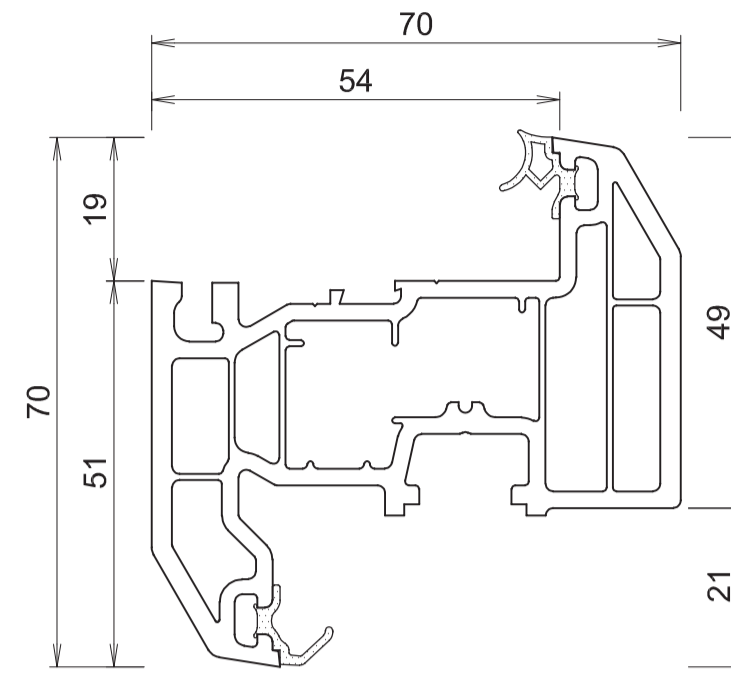

CWG Choices Ltd.

Kömmerling C70

Chamfered 70mm Window & Door System

70112
53mm Outer Frame
(Reinf Steel V625)

7507
67mm Outer Frame
(Reinf Steel 677)

7512
Casement Z-Sash
Externally Beaded
(Reinf Steel S7582)

7581
Casement T-Sash
(Reinf Steel 675 / S7581 / S2917)

7582
Casement T-Sash
(Reinf Steel S7582)

70201
Tilt & Turn Sash
(Reinf Steel V284)

7588
70mm Z-Transom
(Reinf Steel 676)

7589
82mm Z-Transom
(Reinf Steel 677 / 688)

7533
70mm T-Transom
(Reinf Steel 676)

7536
80mm T-Transom
(Reinf Steel 677 / 688)

7538
112mm T-Transom
(Reinf Steel 685 / 686 / 687)

7585
T-Door Sash Outward Opening
(Reinf Steel 685 / 686 / 687)

7584
Z-Door Sash Inward Opening
(Reinf Steel 685 / 686 / 687)