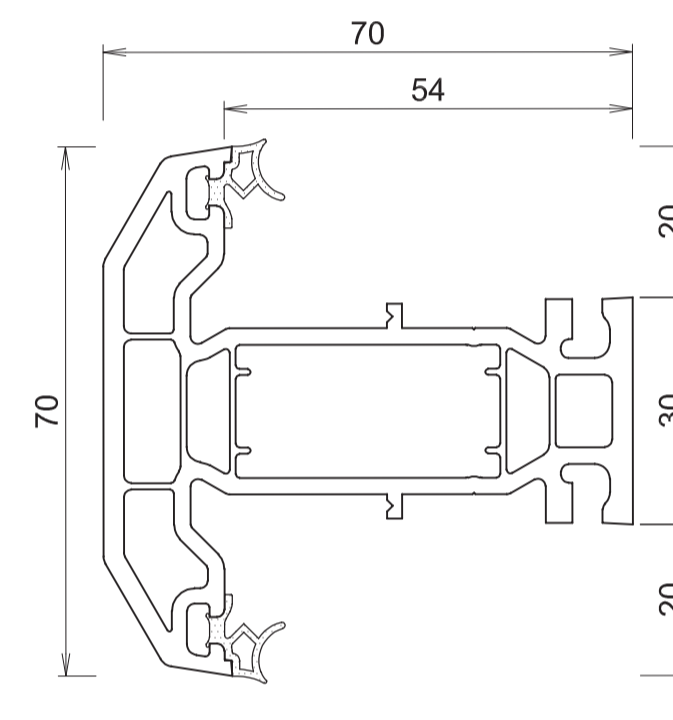

CWG Choices Ltd.

Kömmerling C70

Chamfered 70mm Window & Door System

70112
53mm Outer Frame
(Reinf Steel V625)

7507
67mm Outer Frame
(Reinf Steel 677)

7512
Casement Z-Sash
Externally Beaded
(Reinf Steel S7582)

7581
Casement T-Sash
(Reinf Steel 675 / S7581 / S2917)

7582
Casement T-Sash
(Reinf Steel S7582)

70201
Tilt & Turn Sash
(Reinf Steel V284)

7588
70mm Z-Transom
(Reinf Steel 676)

7589
82mm Z-Transom
(Reinf Steel 677 / 688)

7533
70mm T-Transom
(Reinf Steel 676)

7536
80mm T-Transom
(Reinf Steel 677 / 688)

7538
112mm T-Transom
(Reinf Steel 685 / 686 / 687)

7585
T-Door Sash Outward Opening
(Reinf Steel 685 / 686 / 687)

7584
Z-Door Sash Inward Opening
(Reinf Steel 685 / 686 / 687)