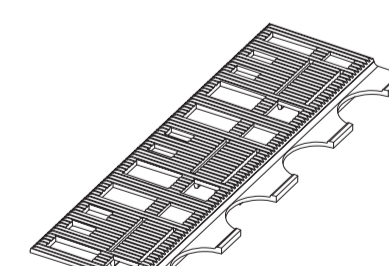

S2917
Steel Reinf For
Casement
T Sash 7581

1932
Bead 28mm
Glazing

096-04
Bead 28mm
Glazing

7199
Run Up Block

IWC70
Interlocking Wedges
(Standard F/Stay)

H011
Interlocking Wedges
(Egress F/Stay)

KBC702
Glazing Bridge Packer
(Suit 7512 / 7582)

M783
Zero Mullion
End Cap
(For A598)

FCC70
French Casement
Adaptor

M331
Threshold End Cap

M332
Ramp End Cap

070.2A
Bead 36mm
Glazing

76515
Bead 40mm
Glazing

M343
Glazing Bridge
Packer

M491
French Casement
End Cap
(Suit Flush Sash)