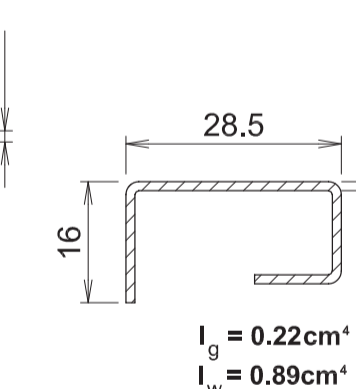

678
Steel Reinf For
77mm Outer Frame
7508

688
Steel Reinf For
80mm T Transom
7536

V284
Steel Reinf For
T&T Sash
70201

V591
Steel Reinf For
Flush Sash
70216

S7581
Steel Reinf For
Casement T-Sash
7581

S7582
Steel Reinf For
Casement
T Sash 7582