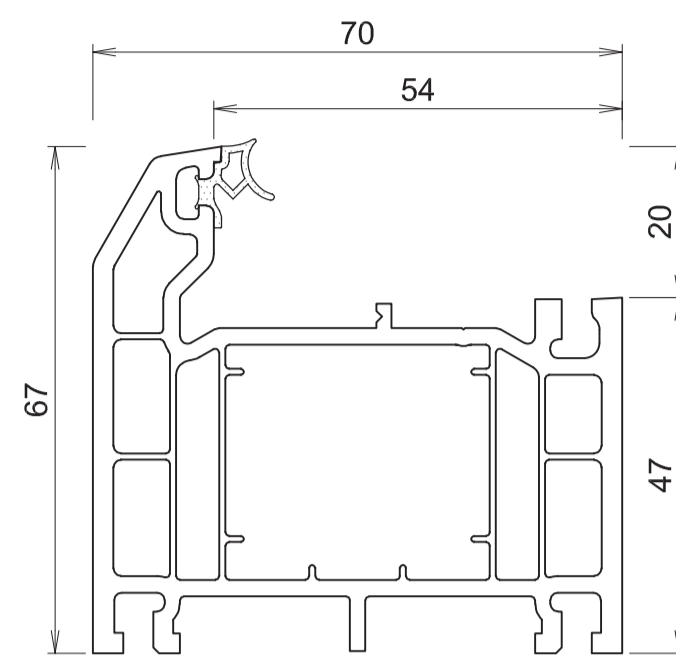

CWG Choices Ltd.

Kömmerling C70

Chamfered 70mm Window & Door System

70112
53mm Outer Frame
(Reinf Steel V625)

7507
67mm Outer Frame
(Reinf Steel 677)

7512
Casement Z-Sash
Externally Beaded
(Reinf Steel S7582)

7581
Casement T-Sash
(Reinf Steel 675 / S7581 / S2917)

7582
Casement T-Sash
(Reinf Steel S7582)

70201
Tilt & Turn Sash
(Reinf Steel V284)

7588
70mm Z-Transom
(Reinf Steel 676)

7589
82mm Z-Transom
(Reinf Steel 677 / 688)