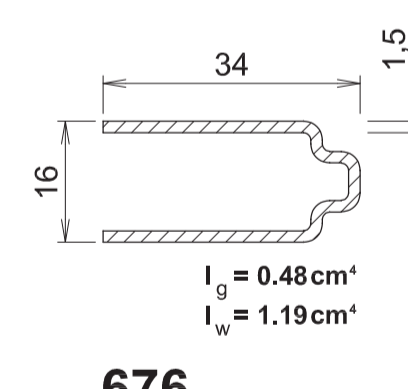

676
Steel Reinf For
53mm Outer Frame 7502
Transom T & Z 7533 / 7588