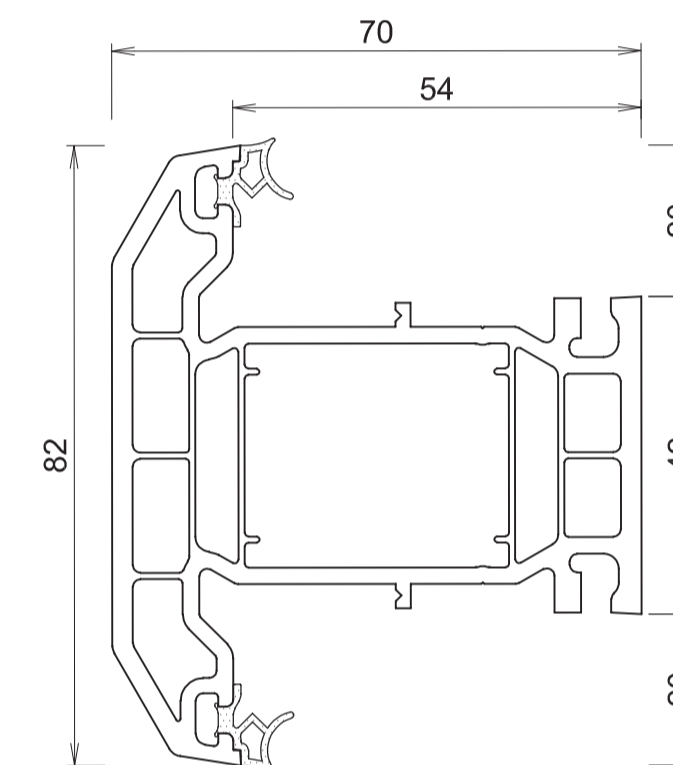

CWG Choices Ltd.

Kömmerling C70

Chamfered 70mm Window & Door System

70112
53mm Outer Frame
(Reinf Steel V625)

7507
67mm Outer Frame
(Reinf Steel 677)

7512
Casement Z-Sash
Externally Beaded
(Reinf Steel S7582)

7581
Casement T-Sash
(Reinf Steel 675 / S7581 / S2917)

7582
Casement T-Sash
(Reinf Steel S7582)

70201
Tilt & Turn Sash
(Reinf Steel V284)

7588
70mm Z-Transom
(Reinf Steel 676)

7589
82mm Z-Transom
(Reinf Steel 677 / 688)

7533
70mm T-Transom
(Reinf Steel 676)

7536
80mm T-Transom
(Reinf Steel 677 / 688)

7538
112mm T-Transom
(Reinf Steel 685 / 686 / 687)

7585
T-Door Sash Outward Opening
(Reinf Steel 685 / 686 / 687)

7584
Z-Door Sash Inward Opening
(Reinf Steel 685 / 686 / 687)