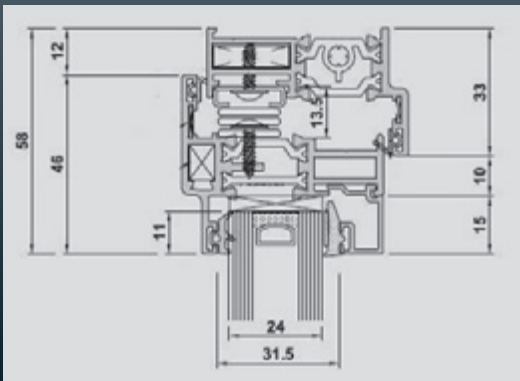

Perfectly compliment with Heritage 47 Windows