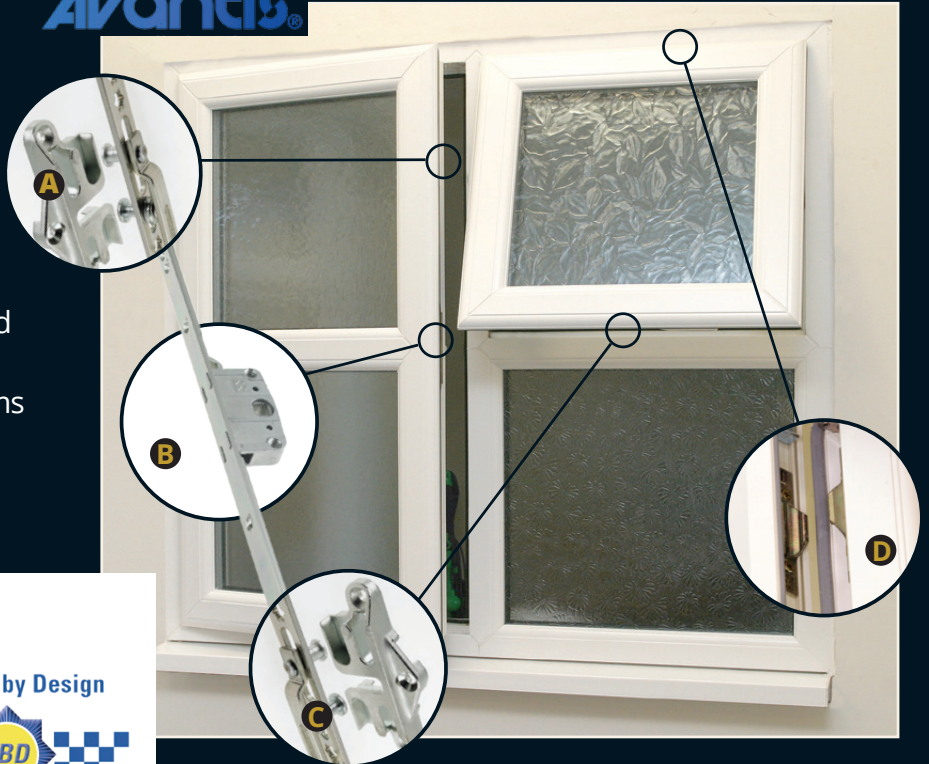

The Choices brand

Windows, Doors, Conservatories

Standard Window Specification / Upgrades

Kömmerling Windows

All 'Choices' Kömmerling windows will be supplied with high specification locking.

Standard Specification:

- A** High strength steel mushrooms
- B** Locking designed for optimal security and compression
- C** Die cast keep to retain locking mushrooms and provide night vent facility

Optional upgrade to PAS 24:

- D** Hinge protectors

**Upgrade to PAS 24 Secured by Design
Easy and Inexpensive**

Secured by Design can sometimes require one laminate skin, this decision is made by the client and the police advisor.