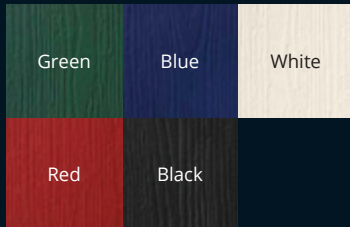

'Choices' Residor

Residor are the most secure GRP composite doors on the market. With a wide range of colour and glass options available, each door range is fully customisable to you.

All doors include

- ✓ Glazing cassettes
- ✓ Through colour weather bar
- ✓ Clear/obscure glazed units
- ✓ 70mm Veka outer frame
- ✓ ERA lock and keeps
- ✓ ULTION PLUS 35/35 cylinder
- ✓ Lever/Lever handles: White/Gold/Black/Chrome/Brushed Chrome
- ✓ White edge band only

For PAS 24 add

- ✓ 6.8mm laminate glass
- ✓ If letterplate is to be fitted it must be Trojan and Cowl TS008 must be fitted

Cowl TS008

ULTION 3 Cylinder

Slab Colour Options

External colours always white internal

Slab Colour Upgrade

External only

Frame Colour

White both sides

Frame Colour Upgrade

On white only

The Gosforth 1, Gosforth Solid, Kendrick 3, Kendrick 4 and Turnberry 1
Minimum Width 820mm - Maximum Width 1023mm