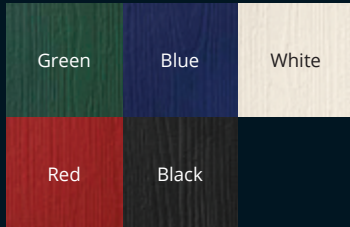

## All doors include

- ✓ Glazing cassettes
- ✓ Through colour weather bar
- ✓ Clear/obscure glazed units
- ✓ 70mm Veka outer frame
- ✓ ERA lock and keeps
- ✓ ULTION PLUS 35/35 cylinder
- ✓ Lever/Lever handles: White/Gold/Black/Chrome/Brushed Chrome
- ✓ White edge band only
- ✓ 1.4 'U' Value

## Slab Colour Options

External colours always white internal

## Slab Colour Upgrade

External only

## Frame Colour

White both sides