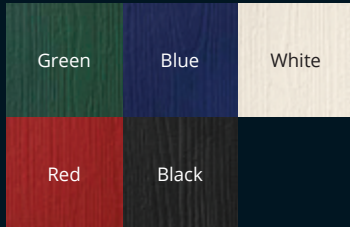

Gosforth 1

Gosforth Solid

Monsall Solid

Kendrick 3

Kendrick 4

Toplight option

Residor.

'Choices' Residor

Residor are the most secure GRP composite doors on the market. With a wide range of colour and glass options available, each door range is fully customisable to you.

All doors include

- ✓ Glazing cassettes
- ✓ Through colour weather bar
- ✓ Clear/obscure glazed units
- ✓ 70mm Veka outer frame
- ✓ ERA lock and keeps
- ✓ ULTION PLUS 35/35 cylinder
- ✓ Lever/Lever handles: White/Gold/Black/Chrome/Brushed Chrome
- ✓ White edge band only
- ✓ 1.4 'U' Value

ULTION 3 Cylinder

For PAS 24 add

- ✓ 6.8mm laminate glass
- ✓ If letterplate is to be fitted it must be Trojan and Cowl TS008 must be fitted

Cowl TS008

Slab Colour Options

External colours always white internal

Slab Colour Upgrade

External only

Frame Colour

White both sides

Frame Colour Upgrade

On white only

The Gosforth 1, Gosforth Solid, Kendrick 3, Kendrick 4 and Turnberry 1
Minimum Width 820mm - Maximum Width 1023mm