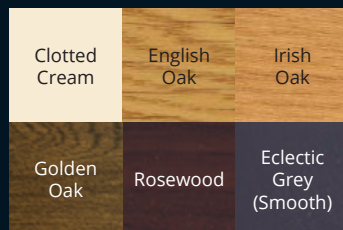

Decorative Astragal bars upgrade

Upgrade to Traditional Handles

Available in Pewter or Black

Pear Drop

Cottage

Monkey Tail

Avon Slimline

'Choices' Residence Doors

R9, R2, R7 Residence Door Colour Options

R9 Flush100

Both sides only

Both sides or on grained white

Dual foil

Open-on Doors only

Both sides only

R2 Flush2

For both open-in and open-out doors

Both sides or on Grained White

Unfoiled Matt finish both sides

R7 Flush75

Both sides only

Both sides or on chalk white

On chalk white only

Unfoiled matt finish both sides

Chalk white is unfoiled
NB: No dual foil option.
Rebates not foiled.

Open-on Doors only

Both sides only

Unfoiled matt finish both sides

Why not consider the other collections available from **The Choices brand**