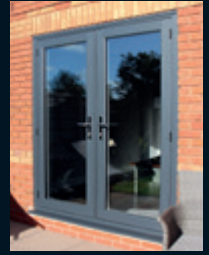

Open-in Doors only

Both sides only

Grained White	Clotted Cream	Silvered Oak
Eclectic Grey (Smooth)	Irish Oak	English Oak

R2 Flush2

For both open-in and open-out doors

Both sides or on Grained White

Grained White	Clotted Cream	Painswick Grey	English Oak
Silvered Oak	Eclectic Grey (Smooth)	Irish Oak	

Unfoiled Matt finish both sides

No. 38 Grey (RAL 7035)	Vintage Cream (RAL 9001)	Chalk White (RAL 9016)

R7 Flush75

Both sides only

Grained White

Both sides or on chalk white

Clotted Cream	English Oak	Irish Oak
Golden Oak	Rosewood	Eclectic Grey (Smooth)

On chalk white only

Cotswold Green	Painswick Grey	No. 10 Black	Corse Lawn Grey

Unfoiled matt finish both sides

No. 38 Grey (RAL 7035)	Vintage Cream (RAL 9001)	Chalk White (RAL 9016)

Chalk white is unfoiled
NB: No dual foil option.
Rebates not foiled.

Open-in Doors only

Both sides only

Grained White	Clotted Cream	Irish Oak
English Oak	Rosewood	Golden Oak
Eclectic Grey (Smooth)		

Unfoiled matt finish both sides

No. 38 Grey (RAL 7035)	Vintage Cream (RAL 9001)	Chalk White (RAL 9016)

Why not consider the other collections available from **The Choices brand**

Windows, Doors, Conservatories & Orangeries manufactured from state of the art PVCU and Aluminium for Domestic and Commercial properties.