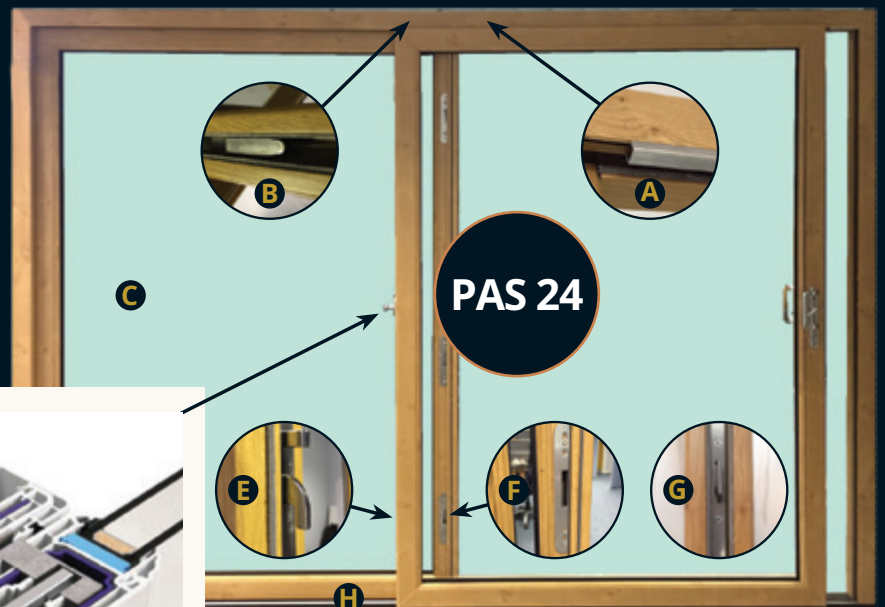

'Choices' PremiLine Sliding Patio Door

Sliding Patio Door

Smooth sliding operation with stylish looks

Standard Specification (includes glazing):

- ✓ 70mm profile depth with internally glazed sculptured beads
- ✓ Black gaskets with woolpile weatherseals
- ✓ White (chrome and gold effect - upgrades) handles
- ✓ Six point - six hook - locking
- ✓ Fully welded and reinforced
- ✓ Stainless steel adjustable rollers on a stainless steel track
- ✓ Slides on outer track as standard - inner track on request
- ✓ 28mm toughened sealed units with Low E Plus Argon gas and warm edge spacer
- ✓ PVCU profiles using 'greenline' 100% lead free stabilizer
- ✓ 20mm low aluminium threshold available (lower weather rating)
- ✓ Mechanically jointed outer frame available
- ✓ Sliding pane external as standard - can be specified to be internal
- ✓ 1.4W/m²K 'U' value with Low-E Plus glass
- ✓ 32mm triple glazing option
- ✓ Ultion One Cylinder

16 'Choices' Premiline

PremiLine PRO PAS 24 Upgrade

'Lifetime Homes' and 'Document Q' compliant (2 and 3 pane doors only)

PAS 24 test data based on 2 pane patio door at 2450mm wide x 2260mm high

- A** Top rail 'dog bolt' keep
- B** Top rail 'dog bolt'
- C** 6.8mm laminate / argon / 4mm toughened
- D** Interlock handle - White, Black, Chrome
- E** Interlock hook bolts (x3)
- F** Interlock keeps (x3)
- G** Sash hook locks (x8)
- H** Sliding Sash Internal

PremiLine PRO

Innovative hidden locking system with interlock handle eliminates the needs for unsightly plunge bolts.

Why not consider the other collections available from *The Choices brand*

Windows, Doors, Conservatories & Orangeries manufactured from state of the art PVCU and Aluminium for Domestic and Commercial properties.