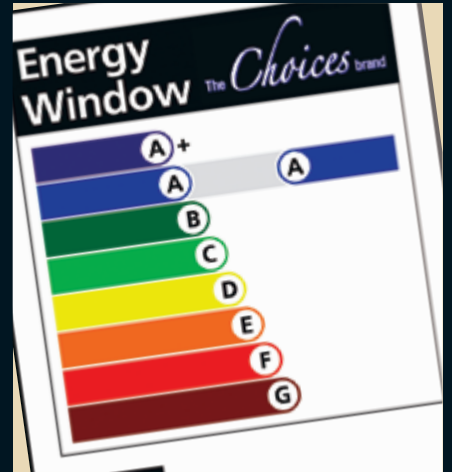

Available 'A' Energy Rated

Standard **Handles** **Upgrades**

Inline *Cranked. Monkey Tail or Tear Drop* *Dummy Stays*

Why not consider the other collections available from *The Choices brand*

Windows, Doors, Conservatories & Orangeries manufactured from state of the art PVCU and Aluminium for Domestic and Commercial properties.