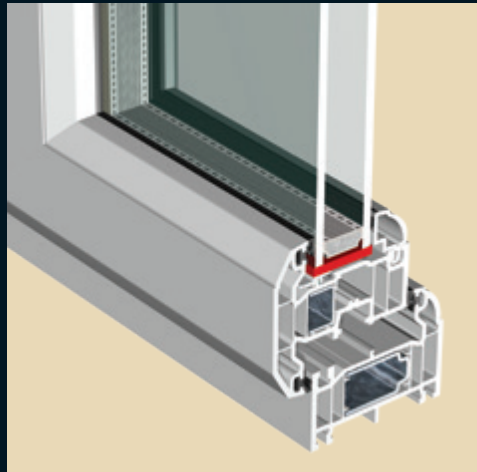

Colour Options

Both sides or on smooth white

Both sides only

On smooth white only

Special colour combinations available upon request and extended lead times

Legacy

'Choices' 70mm LEGACY Storm Casement windows offer the best of both worlds – Look and feel like timber and have all the benefits of modern technology. Legacy 'Alternative to Timber' windows offer the ideal solution when windows need replacing.

Designed with timber features in mind

Putty line external chamber finish with 154mm slim sash / mullion / sash sightline

Arrissed joints mimicking traditional timber joinery

C70 slim sash with Astragal bar upgrade

Mechanical jointed transoms and mullions

70mm frame for double or triple glazing

Available 'A' Energy Rated

Standard **Handles** **Upgrades**

Inline *Cranked. Monkey Tail or Tear Drop* *Dummy Stays*

Why not consider the other collections available from *The Choices brand*