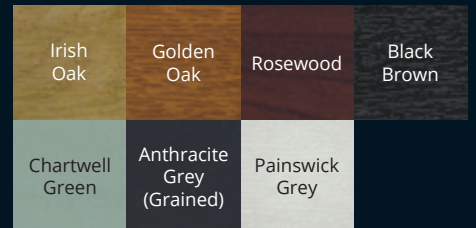

Dummy Stays

Standard Colour Options

On White base unless otherwise stated

Both sides or on smooth white

Both sides

Caramel base

Both sides

Black/Brown base

Anthracite Grey (Grained)

On smooth white

On smooth white

Why not consider the other collections available from 

Windows, Doors, Conservatories & Orangeries manufactured from state of the art PVCU and Aluminium for Domestic and Commercial properties.