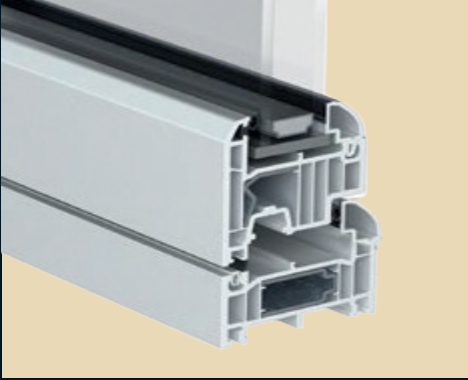

The *Choices* brand

Windows, Doors, Conservatories

Kömmerring Flush 70

from the 'Alternative to Timber' Collection

Looks Like Timber - Feels Like Timber

Specification:

- ✓ 70mm welded outer frame
- ✓ Flush fitted welded sashes
- ✓ Equal sightlines with Dummy Sashes
- ✓ Multichambered outerframe
- ✓ 6 chamber sash
- ✓ Available "A" Rated
- ✓ U-value of 1.4 W/(m²k)
- ✓ Traditional and modern glazing bead options from 28mm to 40mm as standard
- ✓ Mechanically jointed outer frame and sash available (Veka)

Kommerling Flush70

'Choices' 'Flush 70' combines modern performance with traditional flush casement design offering authenticity without compromise.

Designed with timber features in mind

6 chambered sash for high thermal efficiency and sound reduction

Dummy Stays

Flush fitting sashes

20mm Astragal bar upgrade

Standard

Handles

Upgrades

Inline

Cranked. Monkey Tail or Tear Drop