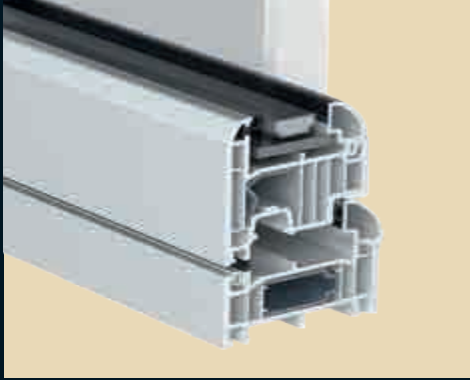

The *Choices* brand

Windows, Doors, Conservatories

Kömmerring Flush 70

from the 'Alternative to Timber' Collection

Looks Like Timber - Feels Like Timber

Specification:

- ✓ 70mm welded outer frame
- ✓ Flush fitted welded sashes
- ✓ Equal sightlines with Dummy Sashes
- ✓ Multichambered outerframe
- ✓ 6 chamber sash
- ✓ Available "A" Rated
- ✓ U-value of 1.4 W/(m²k)
- ✓ Traditional and modern glazing bead options from 28mm to 40mm as standard.

UPGRADE
PAS 24
DOC Q

Kommerling Flush70

'Choices' 'Flush 70' combines modern performance with traditional flush casement design offering authenticity without compromise.

Designed with timber features in mind

6 chambered sash for high thermal efficiency and sound reduction

Dummy Stays

Flush fitting sashes

20mm Astragal bar upgrade

Standard Handles

Standard

Inline *Cranked*

Upgrades