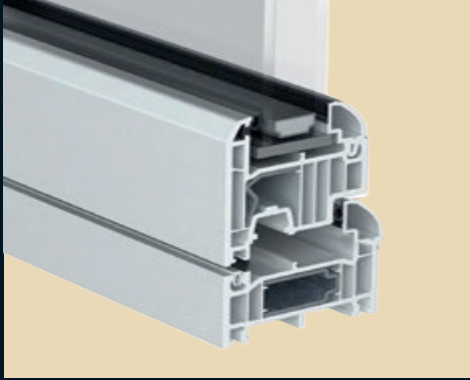

The *Choices* brand

Windows, Doors, Conservatories

Kömmerring Flush 70

from the 'Alternative to Timber' Collection

Looks Like Timber - Feels Like Timber

Specification:

- ✓ 70mm welded outer frame
- ✓ Flush fitted welded sashes
- ✓ Equal sightlines with Dummy Sashes
- ✓ Multichambered outerframe
- ✓ 6 chamber sash
- ✓ 'A' Energy Rated
- ✓ U-value of 1.4 W/(m²k), 1.2 with Low-E Plus glass
- ✓ Available 'A+' Energy Rated with 40mm Triple Glazing
- ✓ Traditional and modern glazing bead options from 28mm to 40mm as standard

Kommerling Flush70

'Choices' 'Flush 70' combines modern performance with traditional flush casement design offering authenticity without compromise.

Designed with timber features in mind

6 chambered sash for high thermal efficiency and sound reduction

Dummy Stays

Decorative Internal Finish

Astragal bar upgrade

Standard

Handles

Upgrades

Inline

Cranked. Monkey Tail or Tear Drop