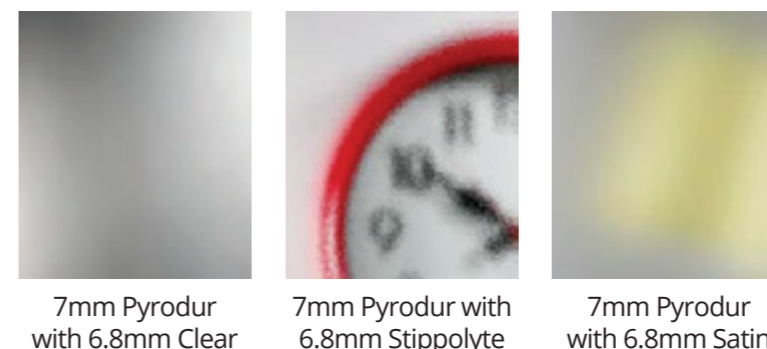

Glass Options

Standard Fit Fully controlled door closer

Astra Concealed Closer
Easy speed adjustment makes this ultra efficient.

Optional ASSA External fitted closer

Dorma Overhead Closer
Rack and pinion closer with link arm.

Union Powerload Butt Hinge

High Performance bushed bearing butt hinge.
Radius corners for speed of fixing.

Hardware

Handles

Lever/Lever only

Urn Knocker

Handles, Knockers and Letterplate available in:
White, Black, Gold Effect, Chrome, Satin, Graphite

Nu Mail Fire Letterplate

Bull Ring Knocker

Gold Effect, Chrome, Graphite

Spyhole

Gold Effect, Chrome only

Security Chain

Chrome only

One tube of "Specialised Sealant" supplied per door

Threshold Options

Gold Effect or Silver

Stormguard AM3
Open In - No Cill - Part M Compliant

Stormguard AM370
Open In - NOT Part M Compliant
85, 150 or 180mm Special Reinforced Cills available

Stormguard AM5
Open Out - Part M Compliant

Stormguard AM570
Open Out - NOT Part M Compliant
85, 150 or 180mm Special Reinforced Cills available