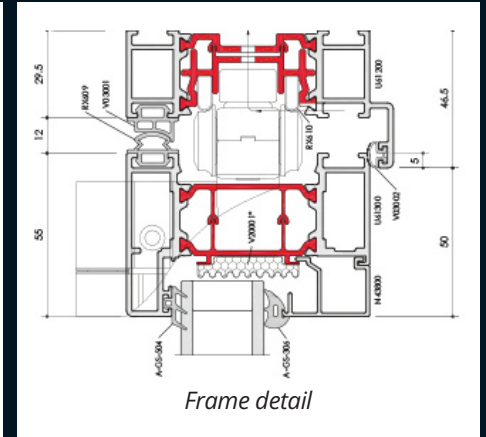

Frame detail

Colour Range for fast delivery*

White
RAL 9910hg

Anthracite
Grey
RAL 7016m

Anthracite
Grey

White

*Open out only