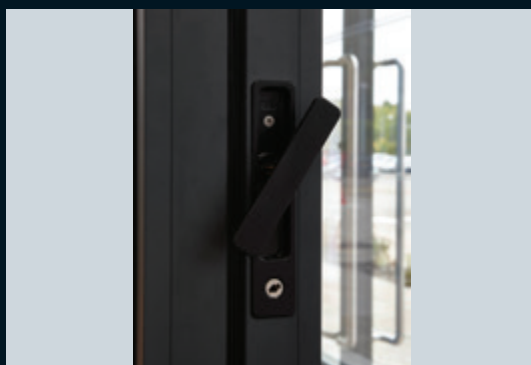

Design Features

- ✓ Frame plus sash sightlines of 97mm
- ✓ New and improved flush pop out handle
- ✓ Unique traffic doors
- ✓ HD compact roller
- ✓ 4 stainless slim steel rollers
- ✓ Magnetic catch for prime/slave leaf
- ✓ All configurations open in and open out
- ✓ Thermally broken aluminium sections
- ✓ U' Value 1.5 Wm²K with double glazing
- ✓ Black or White lever/lever prime handles
- ✓ Black or White internal pop-out handles

Locking Jamb

Frame detail

Colour Range for fast delivery*

White
RAL 9910hg

Anthracite
Grey
RAL 7016m

Anthracite
Grey

White

*Open out only