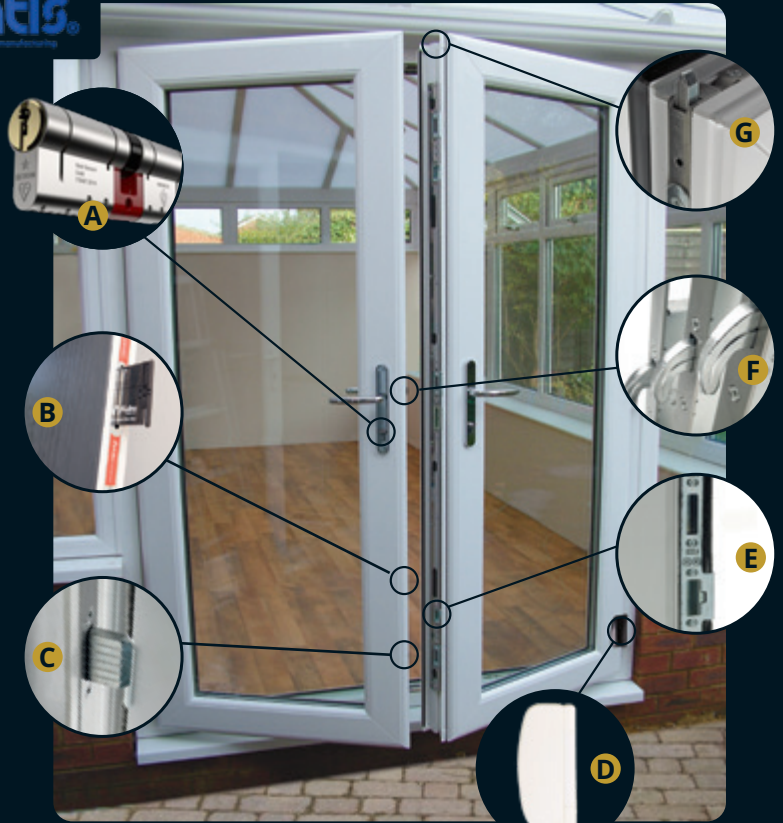

## Standard Door Specification / Upgrades

**Kömmerling Doors**

'Choices' doors have a high security specification as standard

### Standard Specification:

- A** ULTION cylinder
- B** Kubu ready\*
- C** 25mm throw direct drive centre compression deadbolt provides high level of security in the centre of door
- D** Adjustable Dynamic hinge
- E** Fully adjustable security keeps
- F** Hook claws top and bottom operate in reverse directions for anti-lift
- G** Shoot bolt bullet point