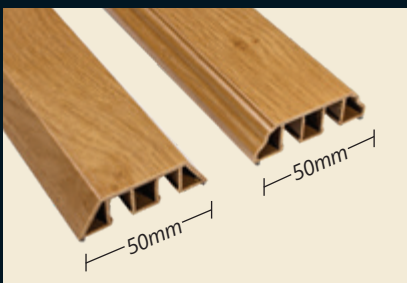

50mm ASTRAGAL BAR

Kömmerling 70 - Linear only

50mm wide clip fit linear astragal bar perfect for creating that cottage bar look or a mullion effect on doors

Can be used in conjunction with our 25mm Astragal Bar