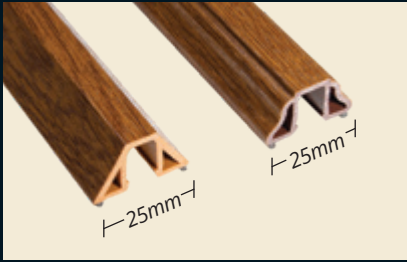

# 'Choices' Astragal Bar range

Astragal Bars can be fitted to most of the windows and doors within the Choices PVCU range

### 25mm ASTRAGAL BAR

for Kömmerling O70 and C70.

25mm clip fit Astragal bar with milled ends to match profile shape offering the traditional timber appearance.

### 50mm ASTRAGAL BAR

Kömmerling 70 - Linear only

50mm wide clip fit linear astragal bar perfect for creating that cottage bar look or a mullion effect on doors

Can be used in conjunction with our 25mm Astragal Bar