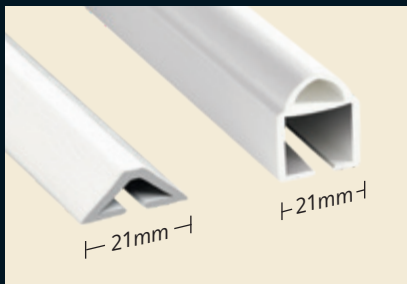

### 25mm ASTRAGAL BAR

for Kömmerling O70 and C70.

25mm clip fit Astragal bar with milled ends to match profile shape offering the traditional timber appearance.

### 21mm ASTRAGAL BAR

Residence 9, Imagine and Flush 70.

21mm Astragal bar with square cut external bar to sash/frame giving a tidy appearance.

**Available Double or Triple Glazed**  
**Optional for Kömmerling 70**