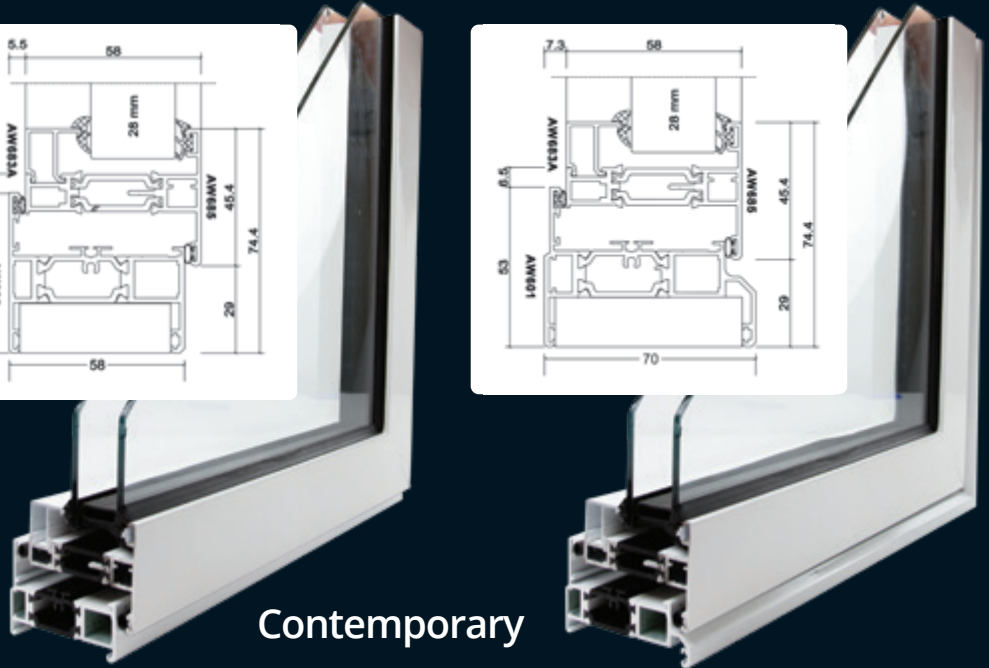

The *Choices* brand

Windows, Doors, Conservatories

'Choices' Aluminium Windows

Optio '58BW' Flush Casement

Specification

- ✓ 70mm only
- ✓ Frame Heights - 53mm or 73mm
- ✓ Internally glazed
- ✓ Fixed panes with dummy sashes
- ✓ Window Energy Rated 'B'
- ✓ Cranked handles
- ✓ Polyamide thermal break design for thermal performance

'Choices' Aluminium Windows

The ALUK range was the first aluminium system in the UK to achieve an 'A' rated window for the Energy Saving Scheme with a double glazed unit.

The standard 'Choices' aluminium window is the Optio '58BW ST Casement'

Colour Options for fast delivery

White RAL 9910hg
Anthracite Grey RAL 7016m
Anthracite Grey
White

Contemporary

Two frame depths

58mm

70mm

Two frame heights

43mm

53mm

Specification

- ✓ Contemporary Flat sash
- ✓ 58mm or 70mm front to back profile depth
- ✓ Frame Heights - 43mm, 53mm and 73mm
- ✓ Externally glazed fixed panes or internally glazed dummy sashes
- ✓ Window Energy Rated 'B' as standard
- ✓ Black or White cranked handles
- ✓ Polyamide thermal break design for thermal performance
- ✓ 'U' value 1.6Wm²K (1.5Wm²K with Low-E Plus glass)