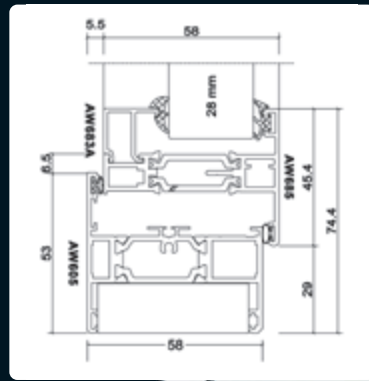

The *Choices* brand

Windows, Doors, Conservatories

'Choices' Aluminium Windows

Optio '58BW' Flush Casement

Specification

- ✓ 70mm only
- ✓ Frame Heights - 53mm or 73mm
- ✓ Internally glazed
- ✓ Fixed panes with dummy sashes
- ✓ Window Energy Rated 'B'
- ✓ Cranked handles
- ✓ Polyamide thermal break design for thermal performance

Colour Options for fast delivery

White RAL 9910hg
Anthracite Grey RAL 7016m
Anthracite Grey
White

Contemporary

Two frame depths

58mm

70mm

Two frame heights

43mm

53mm

Specification

- ✓ Contemporary Flat sash
- ✓ 58mm or 70mm front to back profile depth
- ✓ Frame Heights - 43mm, 53mm and 73mm
- ✓ Externally glazed fixed panes or internally glazed dummy sashes
- ✓ Window Energy Rated 'B' as standard
- ✓ Black or White cranked handles
- ✓ Polyamide thermal break design for thermal performance
- ✓ 'U' value 1.6Wm²K (1.5Wm²K with Low-E Plus glass)