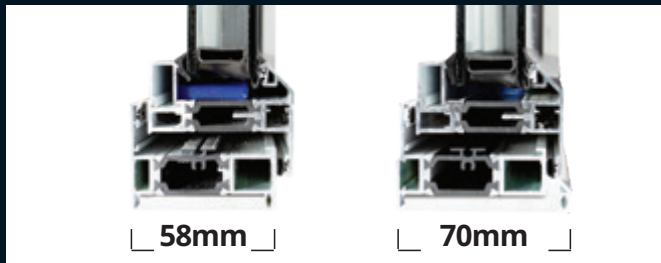

The *Choices* brand

Windows, Doors, Conservatories

'Choices' Aluminium Windows

Optio '58BW' Flush Casement

Specification

- ✓ 70mm only
- ✓ Frame Heights - 53mm or 73mm
- ✓ Internally glazed
- ✓ Fixed panes with dummy sashes
- ✓ Window Energy Rated 'B'
- ✓ Cranked handles
- ✓ Polyamide thermal break design for thermal performance

'Choices' Aluminium Windows

The ALUK range was the first aluminium system in the UK to achieve an 'A' rated window for the Energy Saving Scheme with a double glazed unit.

The standard 'Choices' aluminium window is the Optio '58BW ST Casement'

Colour Options for fast delivery

White RAL 9910hg
Anthracite Grey RAL 7016m
Anthracite Grey
White

Contemporary

Two frame depths

58mm

70mm

Two frame heights

43mm

53mm

Specification

- ✓ Contemporary Flat sash
- ✓ 58mm or 70mm front to back profile depth
- ✓ Frame Heights - 43mm, 53mm and 73mm
- ✓ Externally glazed fixed panes or internally glazed dummy sashes
- ✓ Window Energy Rated 'B' as standard
- ✓ Black or White cranked handles
- ✓ Polyamide thermal break design for thermal performance
- ✓ 'U' value 1.6Wm²K (1.5Wm²K with Low-E Plus glass)