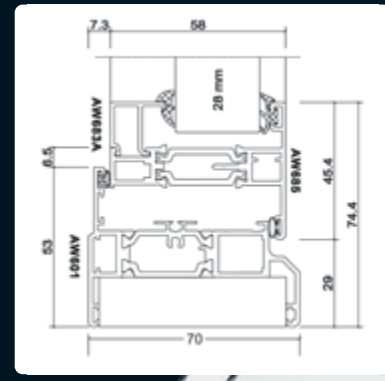

The *Choices* brand

Windows, Doors, Conservatories

'Choices' Aluminium Windows

Optio '58BW' Flush Casement

Specification

- ✓ 70mm only
- ✓ Frame Heights - 53mm or 73mm
- ✓ Internally glazed
- ✓ Fixed panes with dummy sashes
- ✓ Window Energy Rated 'B'
- ✓ Cranked handles
- ✓ Polyamide thermal break design for thermal performance

Colour Options for fast delivery

White RAL 9910hg
Anthracite Grey RAL 7016m
Anthracite Grey
White

Contemporary

Two frame depths

58mm

70mm

Two frame heights

43mm

53mm

Specification

- ✓ Contemporary Flat sash
- ✓ 58mm or 70mm front to back profile depth
- ✓ Frame Heights - 43mm, 53mm and 73mm
- ✓ Externally glazed fixed panes or internally glazed dummy sashes
- ✓ Window Energy Rated 'B' as standard
- ✓ Black or White cranked handles
- ✓ Polyamide thermal break design for thermal performance
- ✓ 'U' value 1.6Wm²K (1.5Wm²K with Low-E Plus glass)