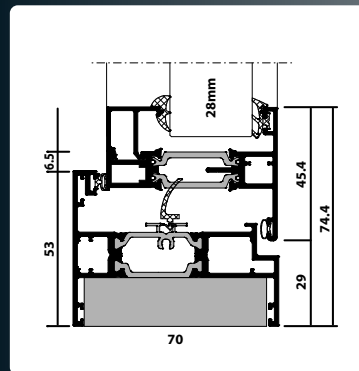

The *Choices* brand

Windows, Doors, Conservatories

'Choices' Aluminium Windows

Optio '58BW' Flush Casement

Specification

- ✓ 70mm only
- ✓ Frame Heights - 53mm or 73mm
- ✓ Internally glazed
- ✓ Fixed panes with dummy sashes
- ✓ Window Energy Rated 'B'
- ✓ Cranked handles
- ✓ Polyamide thermal break design for thermal performance

Colour Options for fast delivery

White RAL 9910hg
Anthracite Grey RAL 7016m
Anthracite Grey
White

Contemporary

Two frame depths

58mm

70mm

Two frame heights

43mm

53mm

Specification

- ✓ Contemporary Flat sash
- ✓ 58mm or 70mm front to back profile depth
- ✓ Frame Heights - 43mm, 53mm and 73mm
- ✓ Externally glazed fixed panes or internally glazed dummy sashes
- ✓ Window Energy Rated 'B' as standard
- ✓ Black or White cranked handles
- ✓ Polyamide thermal break design for thermal performance
- ✓ 'U' value 1.6Wm²K (1.5Wm²K with Low-E Plus glass)