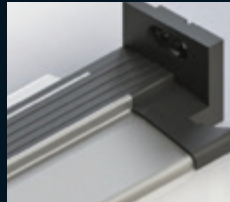

Low Threshold

Optional upgrade