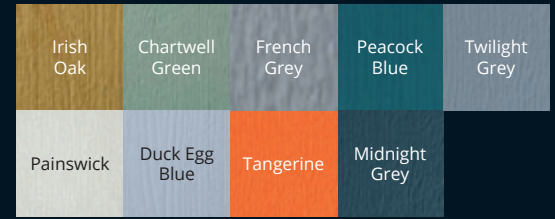

## Slab Colour Options

Standard range slab colours

Premium range slab colours

Luxury range slab colours

## Frame Colour Options

Foiled both sides or foiled on white

ULTION 3 Cylinder

### Edgeband colours

White as standard, brown on rosewood or black foil both sides and caramel on golden oak or irish oak both sides.

White

Caramel

Brown