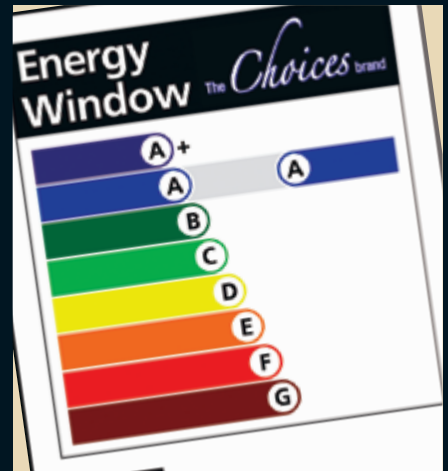

A Energy Rated - A+ Available

Standard

Inline

Handles

Cranked. Monkey Tail or Tear Drop

Upgrades

Dummy Stays

Why not consider the other collections available from

Windows, Doors, Conservatories & Orangeries manufactured from state of the art PVCU and Aluminium for Domestic and Commercial properties.