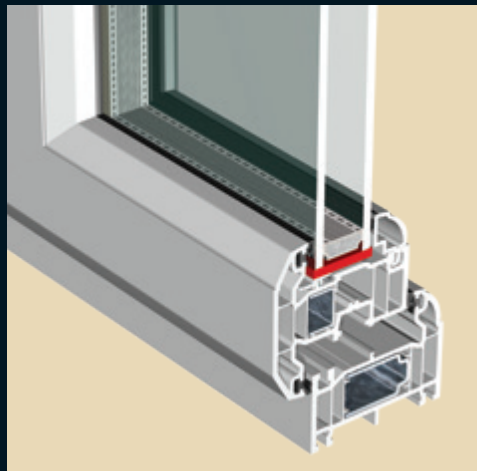

Colour Options

Both sides or on smooth white

Both sides only

On smooth white only

Special colour combinations available upon request and extended lead times

'Choices' 70mm LEGACY Storm Casement windows offer the best of both worlds – Look and feel like timber and have all the benefits of modern technology. Legacy 'Alternative to Timber' windows offer the ideal solution when windows need replacing.

Designed with timber features in mind

Putty line external chamber finish with 154mm slim sash / mullion / sash sightline

Arrisded joints mimicking traditional timber joinery

C70 slim sash with Astragal bar upgrade

Mechanical jointed transoms and mullions

70mm frame for double or triple glazing

A Energy Rated - A+ Available

Standard

Inline

Handles

Cranked. Monkey Tail or Tear Drop

Upgrades