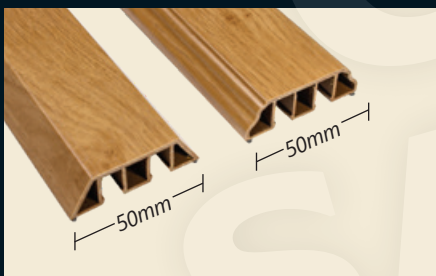

50mm ASTRAGAL BAR

Kömmerling 70 - Linear only

50mm wide clip fit linear astragal bar perfect for creating that cottage bar look or a mullion effect on doors

Can be used in conjunction with our 25mm Astragal Bar