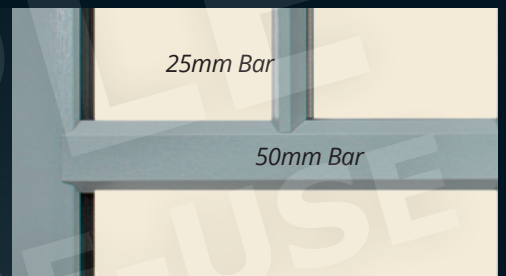

### 50mm ASTRAGAL BAR

Kömmerling 70 - Linear only

50mm wide clip fit linear astragal bar perfect for creating that cottage bar look or a mullion effect on doors

Can be used in conjunction with our 25mm Astragal Bar