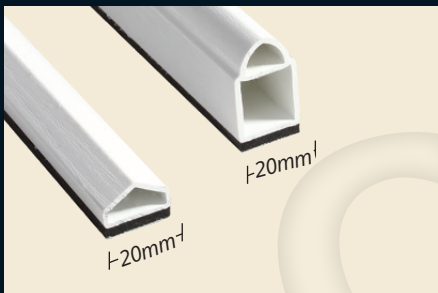

20mm ECLECTIC ASTRAGAL BAR

Only available as optional (or if colour dictates) Astragal Bar for Residence 9