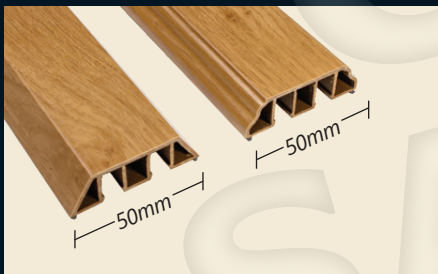

50mm ASTRAGAL BAR

Kömmerling 70 - Linear only

50mm wide clip fit linear astragal bar perfect for creating that cottage bar look or a mullion effect on doors

Can be used in conjunction with our 25mm Astragal Bar