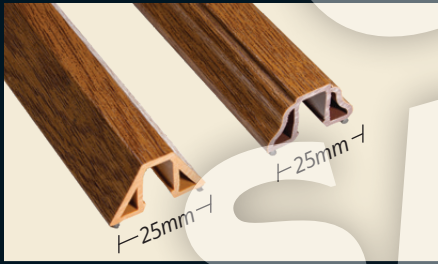

#### 25mm ASTRAGAL BAR

Default Bar for Kömmerling O70, C70 and Rehau.

25mm clip fit Astragal bar with milled ends to match profile shape offering the traditional timber appearance.

## Radlington Cill

The Radlington cill is a modern interpretation of a traditional timber cill. Available as 55mm x 165mm for all our 100mm and 70mm window and door systems.

For R7 and R9 a 30mm x 165mm Radlington cill is supplied as standard (55mm cill available as an option).