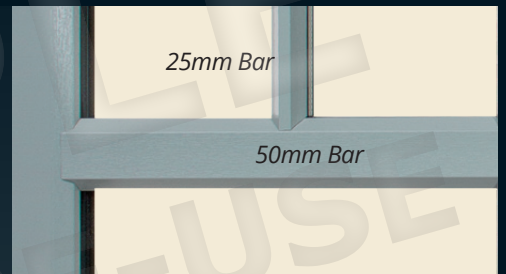

#### 50mm ASTRAGAL BAR

Kömmerling 70 - Linear only

50mm wide clip fit linear astragal bar perfect for creating that cottage bar look or a mullion effect on doors

Can be used in conjunction with our 25mm Astragal Bar